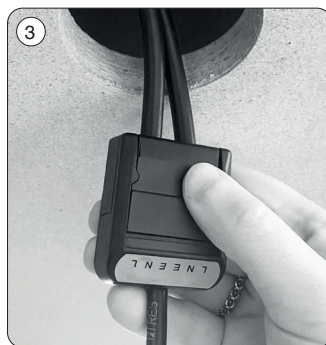

Claudia 2.0

Monteringsvejledning / Monteringsanvisning / Montasjeanvisning / Installation instructions /
Installationsanleitung / Asennusohje

We refer to our website www.scan-products.com regarding: products, documentation, approvals, dimmer overview, etc.