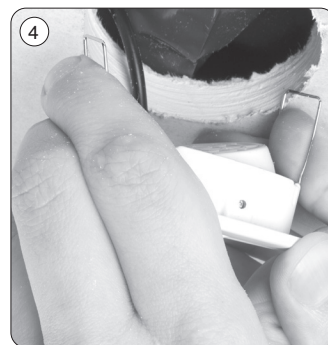

Claudia 2.0

Monteringsvejledning / Monteringsanvisning / Montasjeanvisning / Installation instructions /
Installationsanleitung / Asennusohje

We refer to our website www.scan-products.com regarding: products, documentation, approvals, dimmer overview, etc.