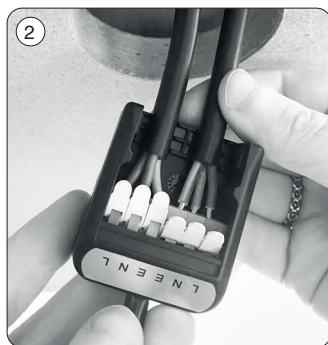

Claudia 2.0

Monteringsvejledning / Monteringsanvisning / Montasjeanvisning / Installation instructions /
Installationsanleitung / Asennusohje

We refer to our website www.scan-products.com regarding: products, documentation, approvals, dimmer overview, etc.