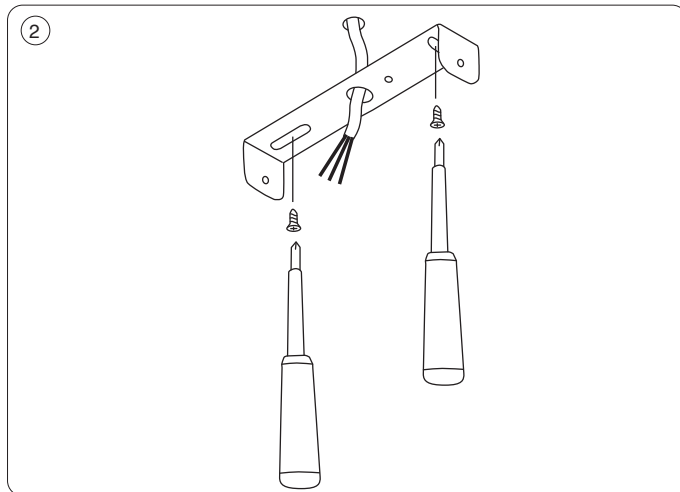

# Mita 1F Monopoint

Monteringsvejledning / Monteringsanvisning / Montasjeanvisning / Installation instructions /  
Installationsanleitung / Asennusohje

We refer to our website [www.scan-products.com](http://www.scan-products.com) regarding: products, documentation, approvals, dimmer overview, etc.