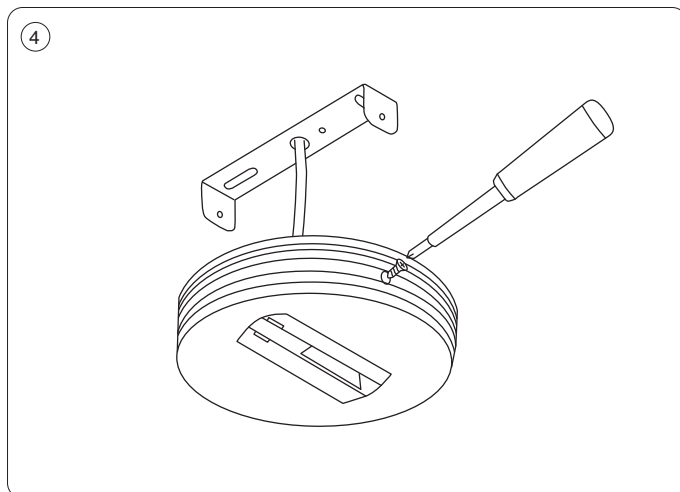

# Mita 1F Monopoint

Monteringsvejledning / Monteringsanvisning / Montasjeanvisning / Installation instructions /  
Installationsanleitung / Asennusohje

We refer to our website [www.scan-products.com](http://www.scan-products.com) regarding: products, documentation, approvals, dimmer overview, etc.