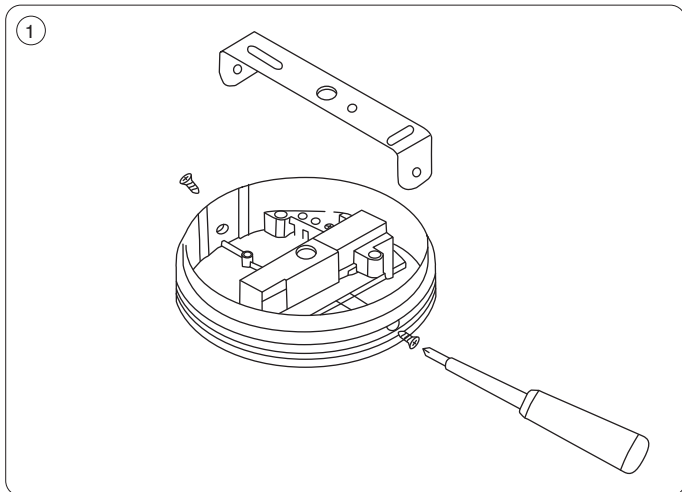

# Mita 1F Monopoint

Monteringsvejledning / Monteringsanvisning / Montasjeanvisning / Installation instructions /  
Installationsanleitung / Asennusohje

We refer to our website [www.scan-products.com](http://www.scan-products.com) regarding: products, documentation, approvals, dimmer overview, etc.