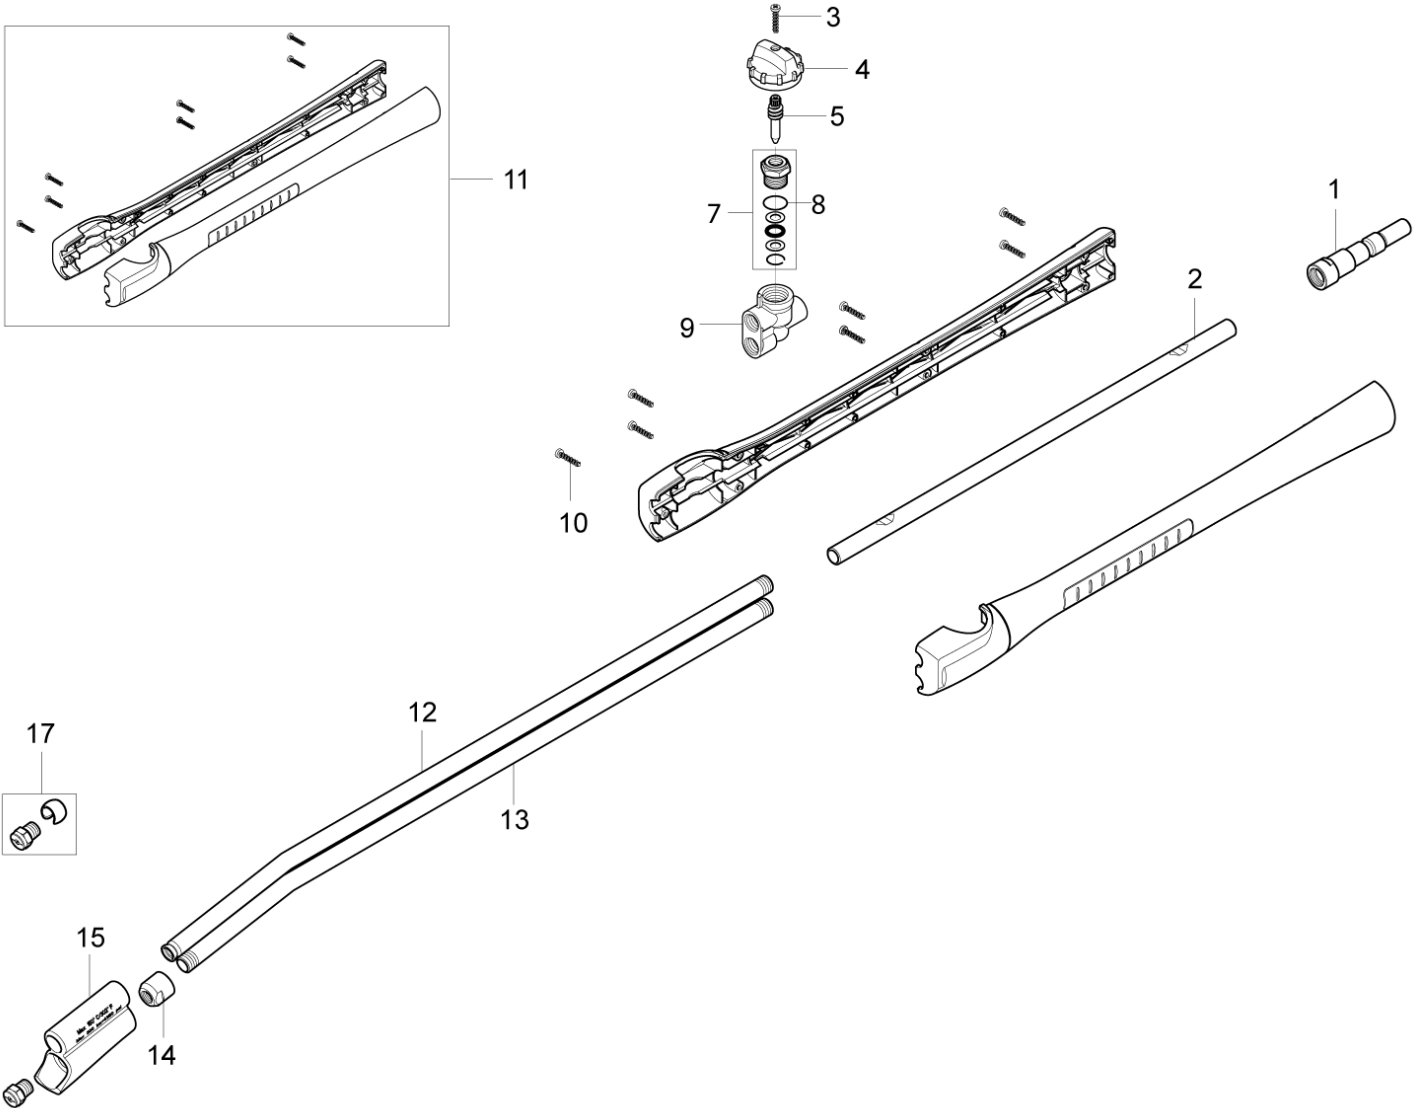

TORNADO PLUS lance

GERNI Accessories

14-03-2011

Part List ID
ERGOTORNADO04

24

TORNADO PLUS lance

GERNI Accessories

14-03-2011

Part List ID
ERGOTORNADO04

25

Pos	Part no.	Qty	Description	EAN
-	106403010	1	TORNADO PLUS 1120 W/O NOZZLE	4005337167
-	106403011	1	TORNADO PLUS 1000 BEND W/O NOZZLE	4005337167
-	106403012	1	TORNADO PLUS TORNADO PLUS	4005337167
-	106403013	1	TORNADO PLUS 630 STRAIGHT W/O NOZZLE	4005337167
-	106403014	1	TORNADO PLUS 1120 BEND HIGH FLOW	4005337167
1	1609325	1	Nipple for spray lance RF	5701715257
2	106403119	1	SUPPLYER TUBE KIT F. ERGO 2000	4005337168
3	101814705	1	SCREW M3X10	5701715330
4	106403117	1	TURN BOTTOM F. ERGO 2000 KIT	4005337168
4	106403118	1	TURN BOTTOM F. ERGO 2000 KIT GERNI	4005337178
5	106402432	1	SPINDEL F. LANCE	5701715330
7	106408052	1	GASKET REPAIR KIT	5701715324
8	3000064	1	O-RING	5701715037
9	106402434	1	HOUS F.SEAT TORNADO 3000	5701715330
10	1814585	7	SCREW 3X12.THREAD CUTTING	5701715121
11	106403115	1	SHELL FOR DOUBLE LANCE KIT	4005337168
11	106403116	1	SHELL FOR DOUBLE LANCE KIT - GREY	4005337168
12	106408061	1	LOW PRESSURE TUBE W NOZZ 104CM	5701715324
12	106408062	1	LOW PRESSURE TUBE W NOZZ 92CM	5701715324
12	106408063	1	LOW PRESSURE TUBE W NOZZ 200CM	5701715324
12	106408064	1	LOW PRESSURE TUBE W NOZZL 58CM	5701715324
13	106408070	1	HIGH PRESSURE TUBE 104CM	5701715324
13	106408071	1	HIGH PRESSURE TUBE 92CM	5701715324
13	106408072	1	HIGH PRESSURE TUBE 200CM	5701715324
13	106408073	1	HIGH PRESSURE TUBE 58CM	5701715324
14	301002368	1	ADAPTOR 1/8 NPSM-1/4in	4005337085
15	106402425	1	NOZZLE PROTECTION F TORNA DO L	5701715334
17	101117655	1	TORNADO NOZZLE 0950 DARK ROSE	4005337152
17	101117692	1	NOZZLE 0275 W. INDICATION RING	4005337151
17	101117695	1	NOZZLE 0300 W. INDICATION RING WARM ORAN	4005337178
17	101119735	1	TORNADO KIT (RING/NOZZLE 0340)	5701715324
17	101119736	1	TORNADO KIT (RING/NOZZLE 0350)	5701715324
17	101119737	1	TORNADO KIT (RING/NOZZLE 0370)	5701715324
17	101119738	1	TORNADO KIT (RING/NOZZLE 0400)	5701715324
17	101119739	1	TORNADO KIT (RING/NOZZLE 0435)	5701715324
17	101119740	1	TORNADO KIT (RING/NOZZLE 0450)	5701715324
17	101119741	1	TORNADO KIT (RING/NOZZLE 0500)	5701715324
17	101119742	1	TORNADO KIT (RING/NOZZLE 0530)	5701715324
17	101119743	1	TORNADO KIT (RING/NOZZLE 0550)	5701715324
17	101119744	1	TORNADO KIT (RING/NOZZLE 0600)	5701715324
17	101119745	1	TORNADO KIT (RING/NOZZLE 0640)	5701715324
17	101119746	1	TORNADO KIT (RING/NOZZLE 0650)	5701715324