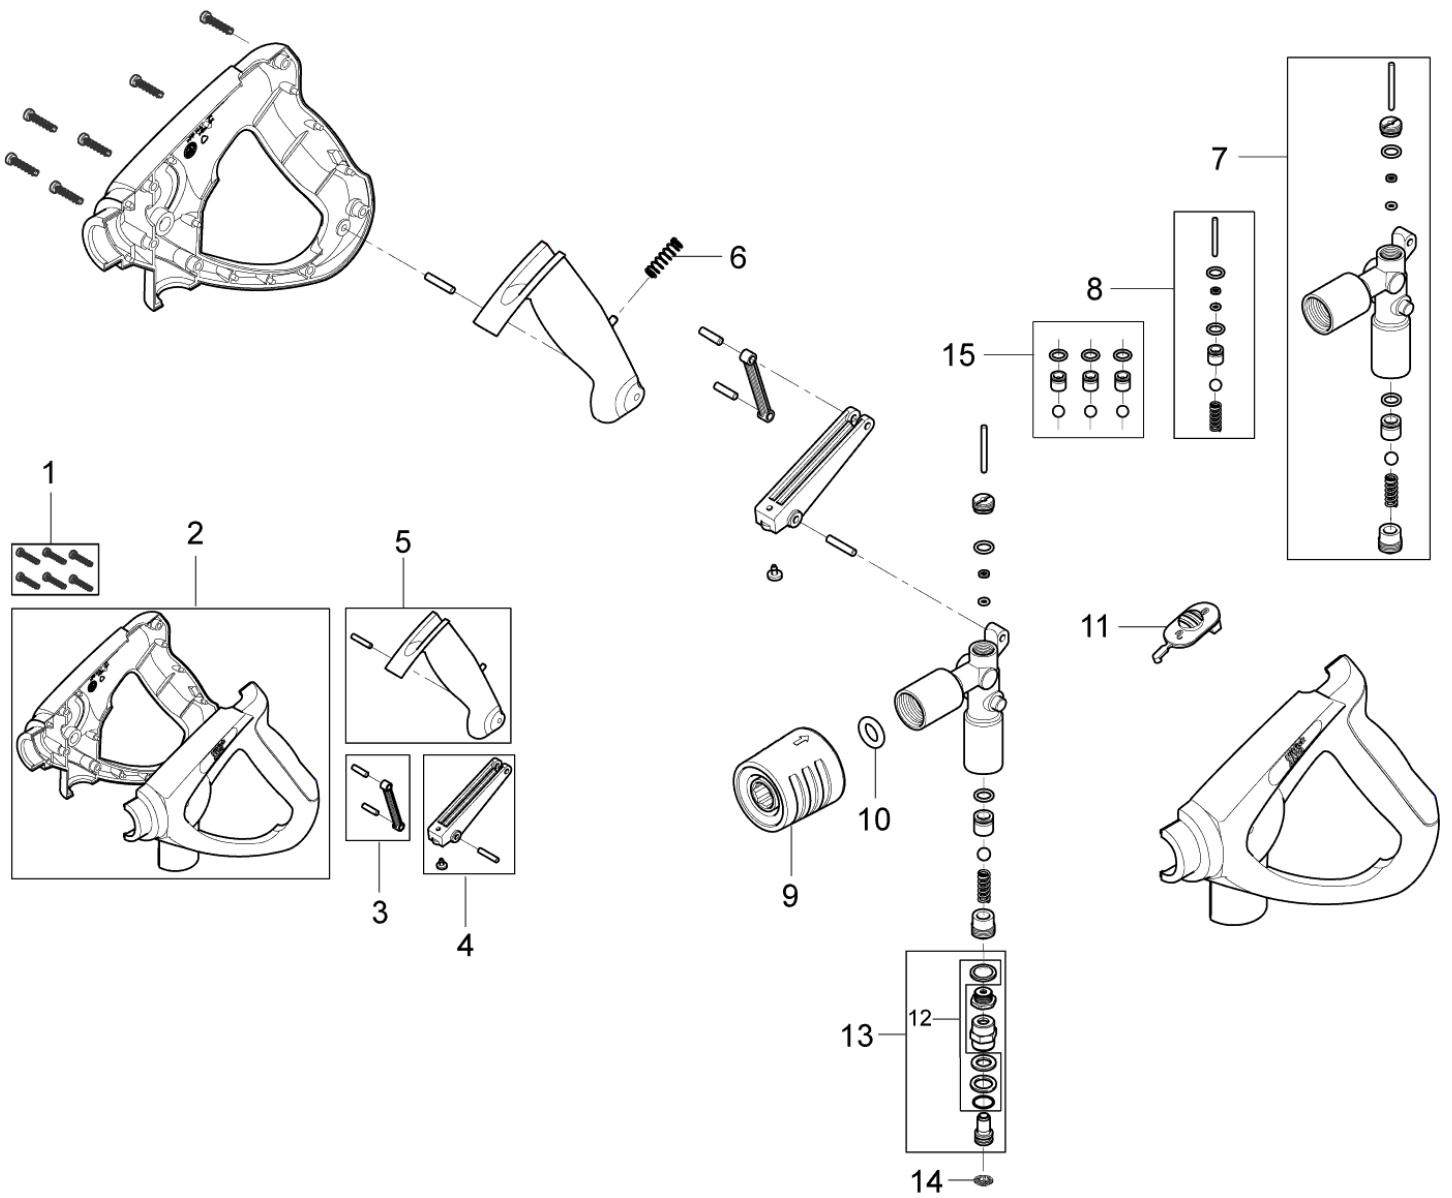

# ERGO 3000 spray handle

GERNI Accessories

14-03-2011

Part List ID  
GERNIERGO3000H

4

Pos	Part no.	Qty	Description	EAN
-	106402070	1	ERGO 3000 SPRAY GUN	5701715294
-	106402191	1	ERGO 3000 SPRAY GUN LOCK/ VARIO	5701715325
1	1800192	1	CIRCLIP	5701715026
2	106402460	1	RELEASE FOR ERGO 3000	5701715295
3	101119480	1	REPAIR KIT HANDLE	5701715295
4	3000924	1	U SEAL	5701715014
5	106402451	1	VALVE HOUSING (ERGO 3000)	5701715295
6	101119481	1	SHELL REP KIT FOR ERGO 30 00	5701715295
7	101119480	1	REPAIR KIT HANDLE	5701715295
8	101119486	1	VALVE REPAIR KIT FOR ERGO 3000	5701715295
9	101119488	1	O-RING REP KIT FOR ERGO 3 000	5701715295
10	101119489	1	REP KIT SPACER FOR ERGO 3 000	5701715295
11	101119487	1	PLUG W. O-RING ERGO 3000	5701715295
12	101119482	1	TRIGGER REP KIT FOR ERGO 3000	5701715295
13	101119485	1	REP KIT SEALS FOR SWIVEL JOINT	5701715295
14	101119484	1	REP KIT SWIVEL JOINT	5701715295
15	101119491	1	REPAIR KIT VARIO PRESS SW IVEL	VARIO PRESS 5701715325
16	101119492	1	SEAL KIT FOR VARIO PRESS	VARIO PRESS 5701715325
20	1814598	8	SCREW	5701715124
21	101609367	1	FILTER FOR ERGO 3000	5701715347
5A	106402451	1	VALVE HOUSING (ERGO 3000)	5701715295

# ERGO 2000 Spray handle

GERNI Accessories

14-03-2011

Part List ID  
GHANDLE20002

6

Pos	Part no.	Qty	Description	EAN
-	106403120	1	ERGO 2000 ST GUN W. HOSE SWIVEL - GERNI	4005337168
1	31000126	1	TORX SCREW KIT	5715492045
2	31000132	1	HOUSING KIT	5715492045
3	31000134	1	ARM FOR TRIGGER KIT	5715492045
4	31000122	1	ROCKER ARM KIT	5715492045
5	31000135	1	TRIGGER KIT	5715492045
6	31000131	1	SPRING	5715492045
7	31000154	1	VALVE HOUSING KIT	5715492045
8	31000121	1	Valve Housing	5715492045
9	31000145	1	BALL QUICK COUPLING	5715492045
10	103004366	1	O-RING 11X4	5701715398
11	31000143	1	TRIGGER LOCK	5715492045
12	101119485	1	REP KIT SEALS FOR SWIVEL JOINT	5701715295
13	101119484	1	REP KIT SWIVEL JOINT	5701715295
14	101609367	1	FILTER FOR ERGO 3000	5701715347