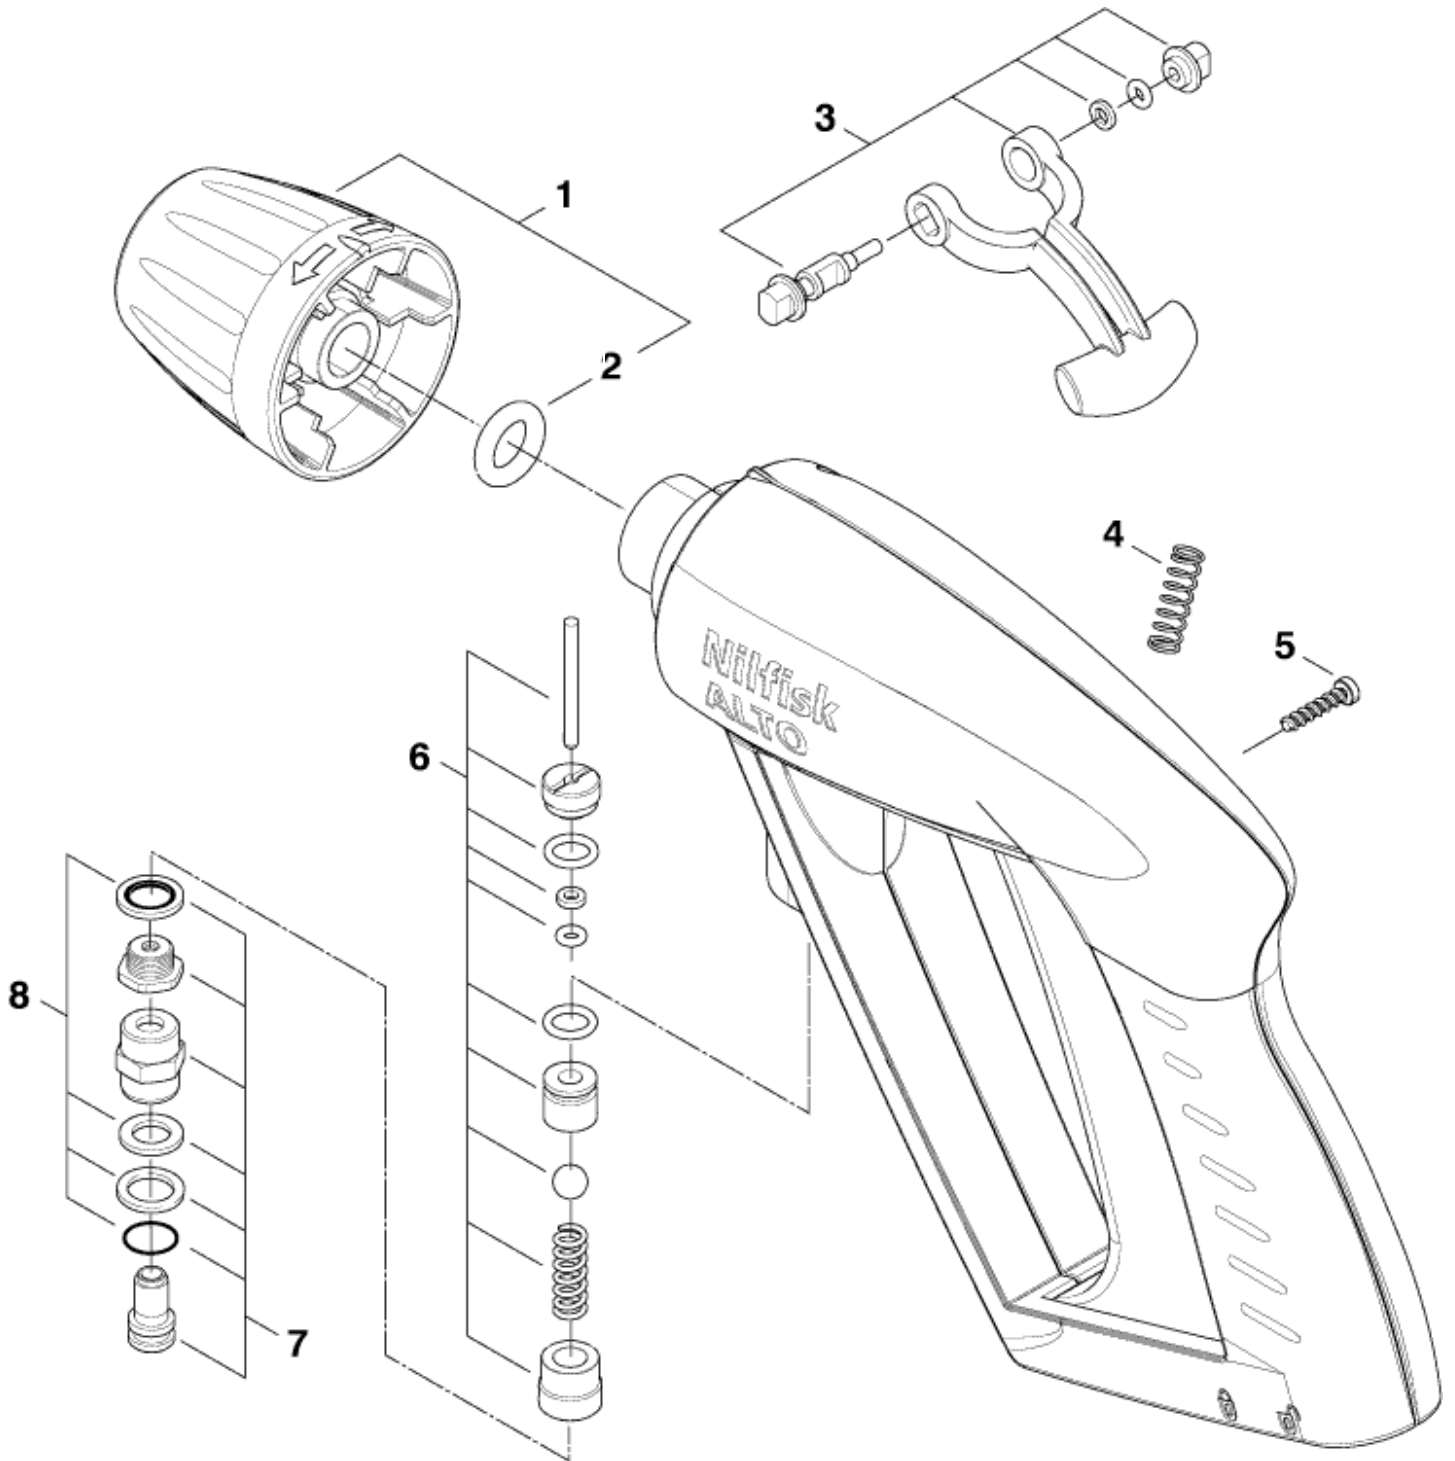

ERGO 1000 spray handle

GERNI Accessories

14-03-2011

Part List ID
GERNIERGO1000

9

ERGO 1000 spray handle

GERNI Accessories

14-03-2011

Part List ID
GERNIERGO1000

10

Pos	Part no.	Qty	Description	EAN
-	301002410	1	SPRAY HANDLE ERGO 1000 ST STANDARD	4005337088
-	301002411	1	SPRAY HANDLE "ERGO 1000 V VARIO PRESS	4005337090
1	301002497	1	BAYONET LOCKING KIT	4005337104
2	103004366	1	O-RING 11X4	5701715398
3	301002496	1	GASKET KIT "ERGO 1000 VAR	4005337104
4	301002447	1	SPRING	4005337104
5	909100417	5	SCREW 4,2X19	4005337104
6	61041	1	REPAIR KIT	4005337610
7	101119484	1	REP KIT SWIVEL JOINT	5701715295
8	101119485	1	REP KIT SEALS FOR SWIVEL JOINT	5701715295