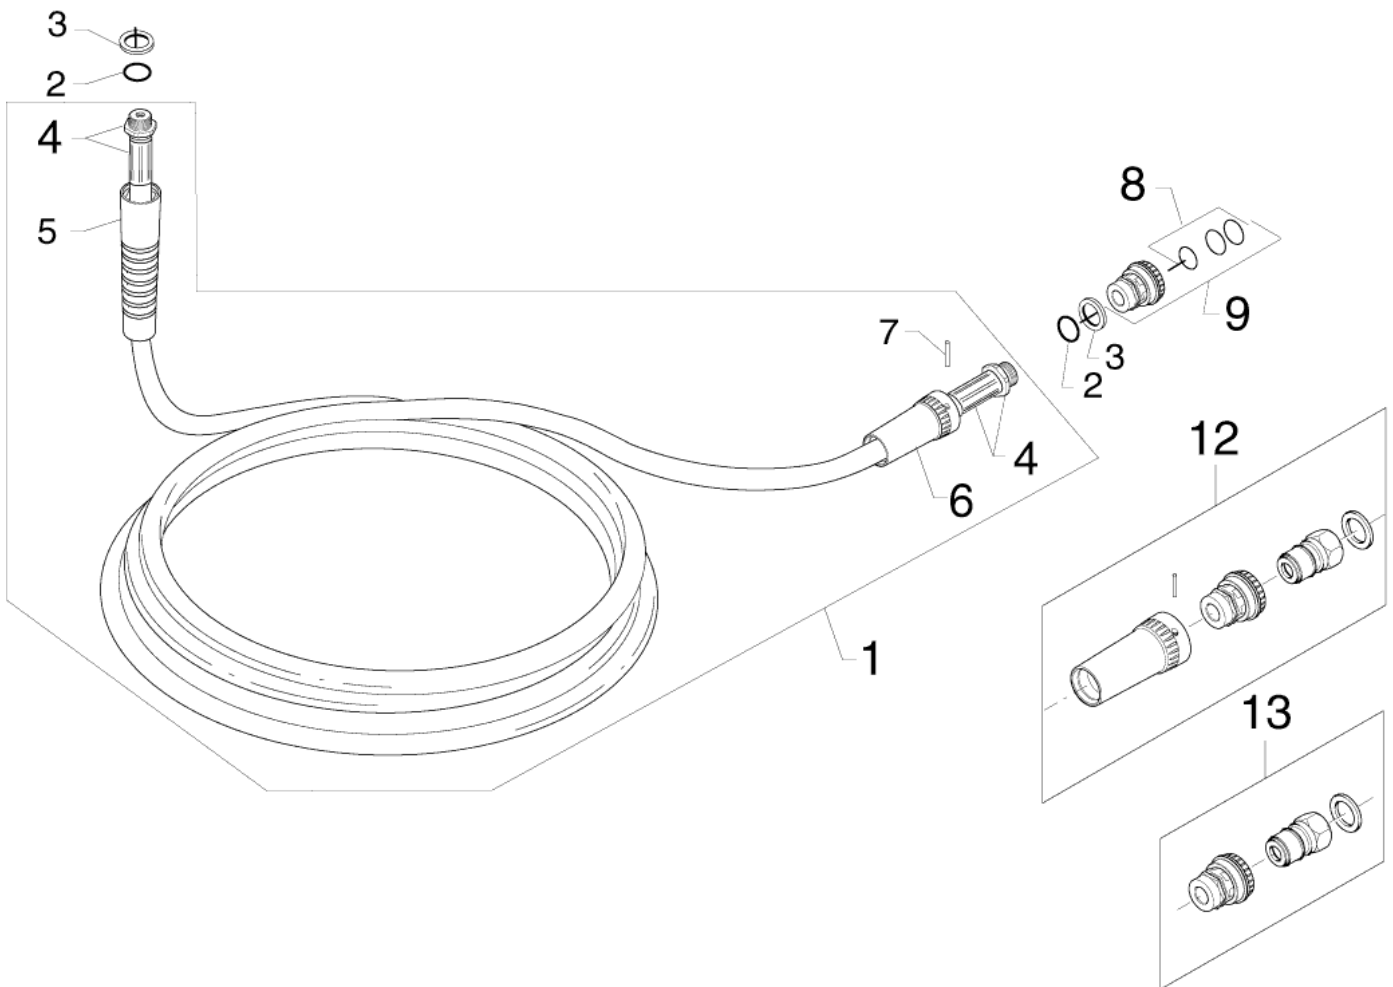

Hoses and couplings

GERNI Accessories

14-03-2011

Part List ID
GERNIHOSE

11

Hoses and couplings

GERNI Accessories

14-03-2011

Part List ID
GERNIHOSE

12

Pos	Part no.	Qty	Description		EAN
1	101117763	1	HP HOSE DN6 15 FOR HW & SWIVEL	MAX 150°C	4005337160
1	101117793	1	HP-HOSE 6X10M QUICK 3/8 GREY COUPLING	MAX 150°C	4005337157
1	1402064	1	HOSE 15 M. BLACK 3/8in HS	MAX 150°C	5701715022
1	1402072	1	HOSE 20 M. BLACK 3/8in HS	MAX 150°C	5701715023
1	1405569	1	5/16in 1 WIRE HOSE COMPL 0M	MAX 150°C	5701715119
1	1405666	1	HOSE 20M 1W	MAX 150°C	5701715256
1	301002275	1	10 M WIRE HOSE DN6	MAX 150°C	4005337089
1	6101766	1	10MTR 3/8TH BLACK HOSE	MAX 150°C	5701715064
2	3002003	1	O-RING		5701715038
3	1801075	1	TIGHTENING GASKET		5701715027
4	1119829	1	FITTING FOR HOSE X 2. REP.KIT		5701715119
5	2400125	1	HOSE RELIEF LONG		5701715014
5	2402394	1	HOSE RELIEF LONG		5701715012
6	106402502	1	HOSE RELIEF ERGO 3000		5701715295
7	106402503	1	PIN		5701715295
8	1118132	1	KIT: O-RINGS F. QUICK COU PLING		5701715019
9	106408111	1	ERGO COUPLING FEMALE GREY		5701715455
12	106408112	1	ERGO COUPLING KIT GREY		5701715455
13	106408113	1	H.P. COUPLING KIT GREY		5701715455