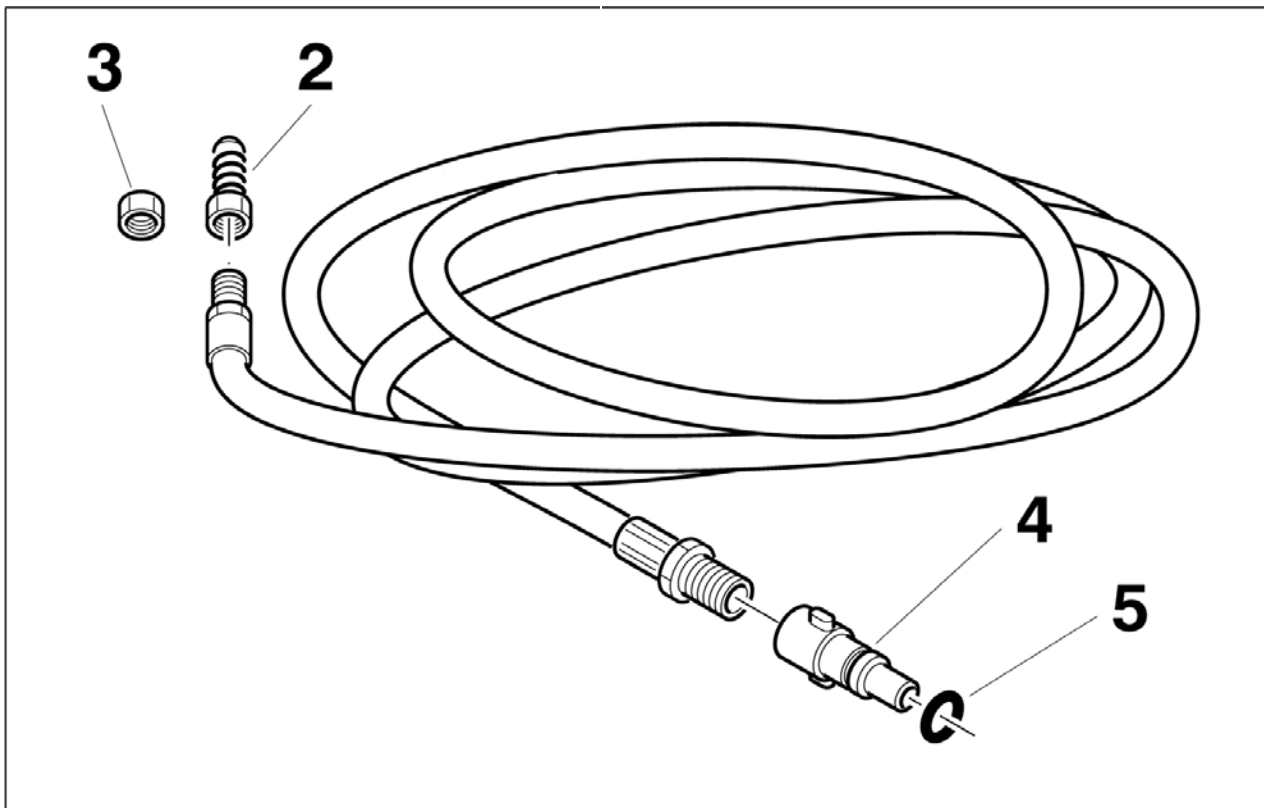

Drain and tube cleaner

GERNI Accessories

14-03-2011

Part List ID
GDRAINCLEAN04

40

Drain and tube cleaner

GERNI Accessories

14-03-2011

Part List ID
GDRAINCLEAN04

41

Pos	Part no.	Qty	Description	EAN
1	126412510	1	DRAIN TUBE CLEANER	5701715420
2	6410790	1	SPRING	5701715102
3	6410696	1	UNION NUT	5701715102
4	6120486	1	NIPPLE F. COUPLING	5701715067
5	3001211	1	O'RING	5701715037
5	6411218	1	BAG WITH O RINGS	5701715413