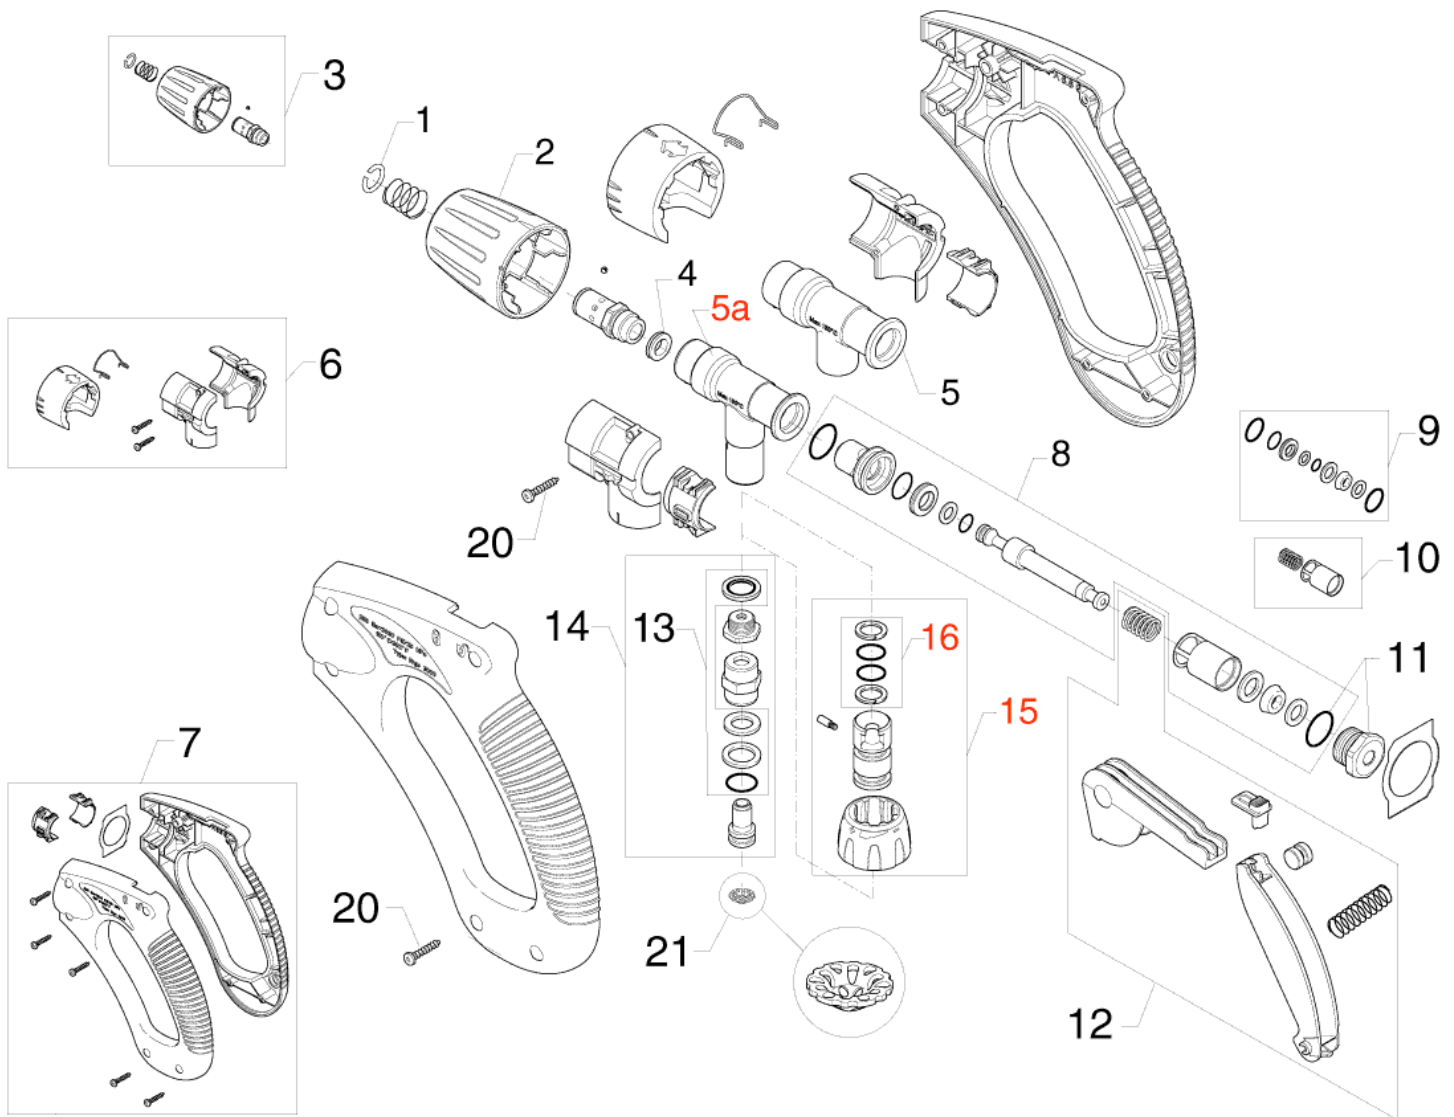

# ERGO 3000 spray handle

GERNI Accessories

14-03-2011

Part List ID  
GERNIERGO3000H

4

Pos	Part no.	Qty	Description	EAN
-	106402070	1	ERGO 3000 SPRAY GUN	5701715294
-	106402191	1	ERGO 3000 SPRAY GUN LOCK/ VARIO	5701715325
1	1800192	1	CIRCLIP	5701715026
2	106402460	1	RELEASE FOR ERGO 3000	5701715295
3	101119480	1	REPAIR KIT HANDLE	5701715295
4	3000924	1	U SEAL	5701715014
5	106402451	1	VALVE HOUSING (ERGO 3000)	5701715295
6	101119481	1	SHELL REP KIT FOR ERGO 30 00	5701715295
7	101119480	1	REPAIR KIT HANDLE	5701715295
8	101119486	1	VALVE REPAIR KIT FOR ERGO 3000	5701715295
9	101119488	1	O-RING REP KIT FOR ERGO 3 000	5701715295
10	101119489	1	REP KIT SPACER FOR ERGO 3 000	5701715295
11	101119487	1	PLUG W. O-RING ERGO 3000	5701715295
12	101119482	1	TRIGGER REP KIT FOR ERGO 3000	5701715295
13	101119485	1	REP KIT SEALS FOR SWIVEL JOINT	5701715295
14	101119484	1	REP KIT SWIVEL JOINT	5701715295
15	101119491	1	REPAIR KIT VARIO PRESS SW IVEL	VARIO PRESS 5701715325
16	101119492	1	SEAL KIT FOR VARIO PRESS	VARIO PRESS 5701715325
20	1814598	8	SCREW	5701715124
21	101609367	1	FILTER FOR ERGO 3000	5701715347
5A	106402451	1	VALVE HOUSING (ERGO 3000)	5701715295