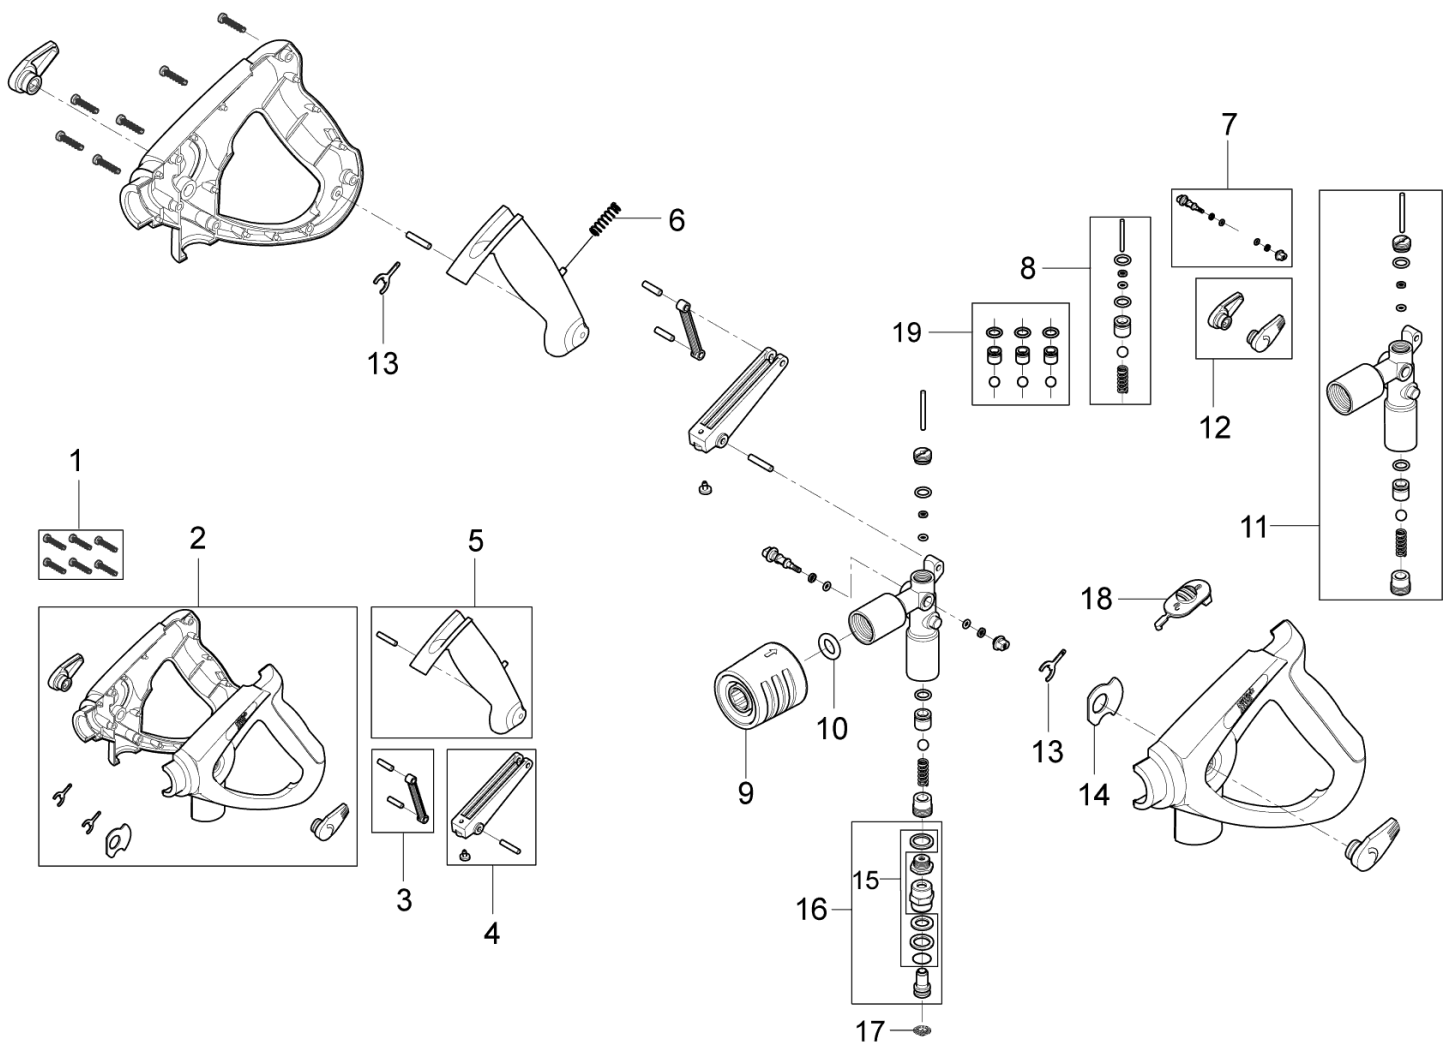

ERGO 2000 VP Spray handle

GERNI Accessories

14-03-2011

Part List ID
GHANDLE20004

7

ERGO 2000 VP Spray handle

GERNI Accessories

14-03-2011

Part List ID
GHANDLE20004

8

Pos	Part no.	Qty	Description	EAN
-	106403121	1	ERGO 2000 VP W. HOSE SWIVEL - GERNI	4005337168
1	31000126	1	TORX SCREW KIT	5715492045
2	31000130	1	Shells kit 1 VP ALTO	5715492045
3	31000134	1	ARM FOR TRIGGER KIT	5715492045
4	31000122	1	ROCKER ARM KIT	5715492045
5	31000135	1	TRIGGER KIT	5715492045
6	31000131	1	SPRING	5715492045
7	301002496	1	GASKET KIT "ERGO 1000 VAR	4005337104
8	31000121	1	Valve Housing	5715492045
9	31000145	1	BALL QUICK COUPLING	5715492045
10	103004366	1	O-RING 11X4	5701715398
11	31000153	1	VALVE HOUSING VP KIT	5715492045
12	31000136	1	Lever kit VP blue	5715492045
13	31000139	1	LOCK KIT 2 PCS	5715492045
14	31000138	1	VP adj. w asher	5715492045
15	101119485	1	REP KIT SEALS FOR SWIVEL JOINT	5701715295
16	101119484	1	REP KIT SWIVEL JOINT	5701715295
17	101609367	1	FILTER FOR ERGO 3000	5701715347
18	31000143	1	TRIGGER LOCK	5715492045
18		1	NOTE COMMENT	5701715456