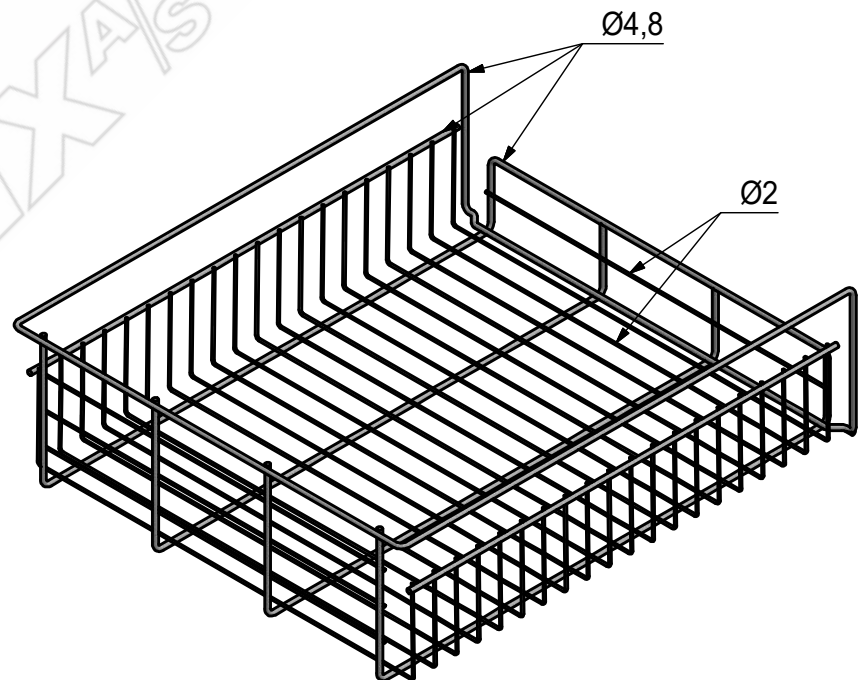

| Item no. | W |
|----------|-----|
| 309232 | 340 |
| 309233 | 440 |
| 309231 | 540 |

General tolerances
 Unless otherwise stated
 according to
ISO 2768-1 class m

| | | | |
|-------------------------------|--|---------------------------|---|
| Item: Wire basket | | Ref.: Henk |  Projection Units: mm |
| Material: Steel | | Page 1 / 1 | |
| Surface finish: Silver | | Creation date: 2013-12-23 | Last changed: 2016-11-03 |
| | | Drawing no. | 014-11-01 |