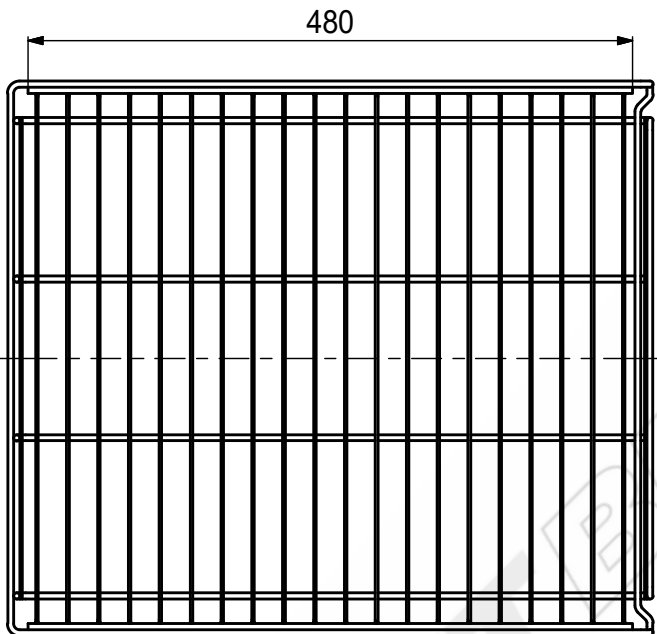

| Item no. | W |
|----------|-----|
| 309232 | 340 |
| 309233 | 440 |
| 309231 | 540 |

General tolerances
 Unless otherwise stated
 according to
ISO 2768-1 class m

| | | | |
|-------------------------------|--|---------------------------|---|
| Item: Wire basket | | Ref.: Henk |  Projection Units: mm |
| Material: Steel | | Page 1 / 1 | |
| Surface finish: Silver | | Creation date: 2013-12-23 | Last changed: 2016-11-03 |
| | | Drawing no. | 014-11-01 |