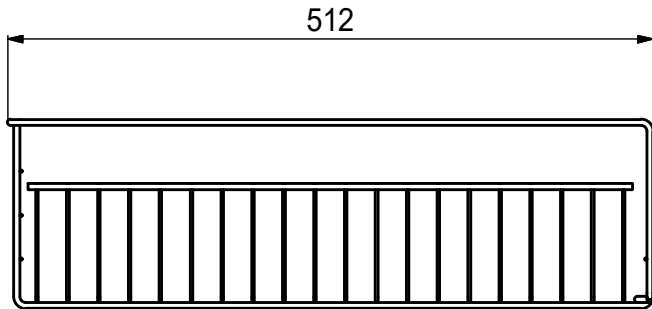

| Item no. | W |
|----------|-----|
| 309232 | 340 |
| 309233 | 440 |
| 309231 | 540 |

General tolerances
 Unless otherwise stated
 according to
ISO 2768-1 class m

| | | | |
|-------------------------------|--|---------------------------|---|
| Item: Wire basket | | Ref.: Henk |  Projection Units: mm |
| Material: Steel | | Page 1 / 1 | |
| Surface finish: Silver | | Creation date: 2013-12-23 | Last changed: 2016-11-03 |
| | | Drawing no. | 014-11-01 |