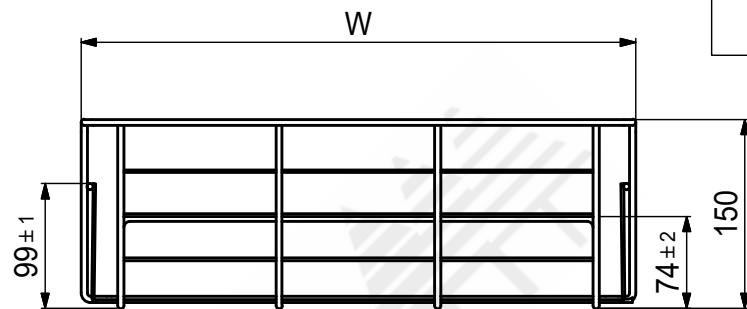

| Item no. | W |
|----------|-----|
| 309232 | 340 |
| 309233 | 440 |
| 309231 | 540 |

General tolerances
 Unless otherwise stated
 according to
ISO 2768-1 class m

| | | | |
|-------------------------------|--|---------------------------|---|
| Item: Wire basket | | Ref.: Henk |  Projection Units: mm |
| Material: Steel | | Page 1 / 1 | |
| Surface finish: Silver | | Creation date: 2013-12-23 | Last changed: 2016-11-03 |
| | | Drawing no. | 014-11-01 |