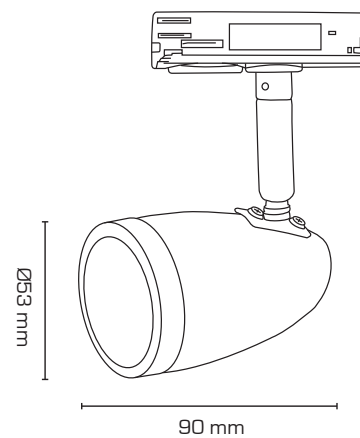

Mita 1F Track spots

Monteringsvejledning / Monteringsanvisning / Montasjeanvisning / Installation instructions /
Installationsanleitung / Asennusohje

We refer to our website www.scan-products.com regarding: products, documentation, approvals, dimmer overview, etc.