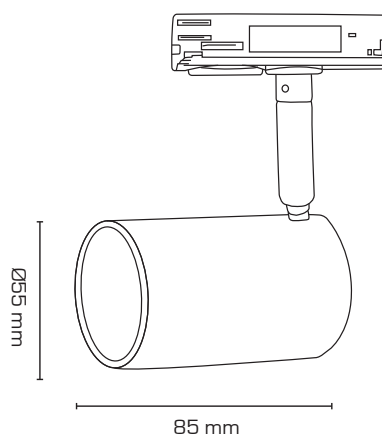

Mita 1F Track spots

Monteringsvejledning / Monteringsanvisning / Montasjeanvisning / Installation instructions /
Installationsanleitung / Asennusohje

We refer to our website www.scan-products.com regarding: products, documentation, approvals, dimmer overview, etc.