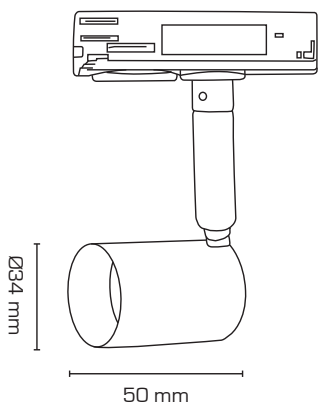

Mita 1F Track spots

Monteringsvejledning / Monteringsanvisning / Montasjeanvisning / Installation instructions /
Installationsanleitung / Asennusohje

We refer to our website www.scan-products.com regarding: products, documentation, approvals, dimmer overview, etc.