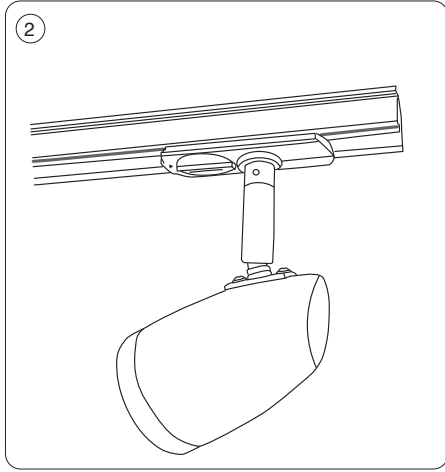

Mita 1F Track spots

Monteringsvejledning / Monteringsanvisning / Montasjeanvisning / Installation instructions /
Installationsanleitung / Asennusohje

We refer to our website www.scan-products.com regarding: products, documentation, approvals, dimmer overview, etc.