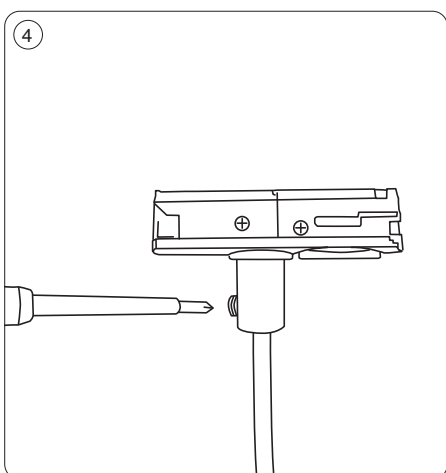

Mita 1F Pendant adapter

Monteringsvejledning / Monteringsanvisning / Montasjeanvisning / Installation instructions /
Installationsanleitung / Asennusohje

We refer to our website www.scan-products.com regarding: products, documentation, approvals, dimmer overview, etc.