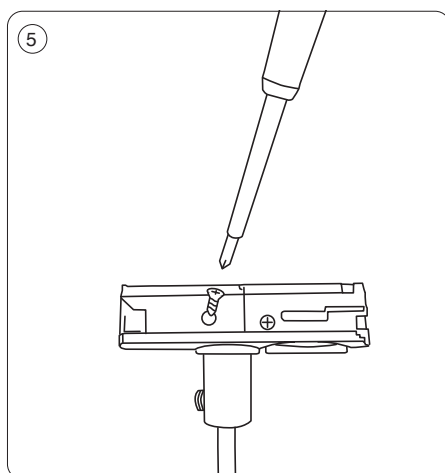

Mita 1F Pendant adapter

Monteringsvejledning / Monteringsanvisning / Montasjeanvisning / Installation instructions /
Installationsanleitung / Asennusohje

We refer to our website www.scan-products.com regarding: products, documentation, approvals, dimmer overview, etc.