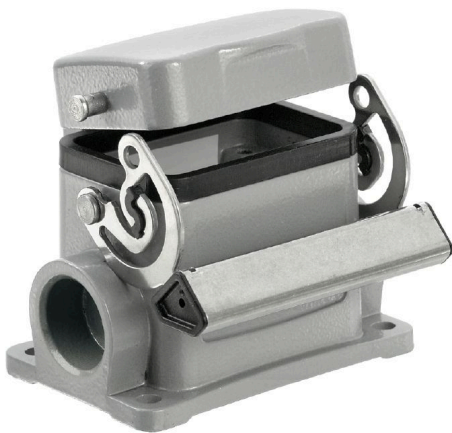

HDC 06B SDLU 2M20G

Weidmüller Interface GmbH & Co. KG

Klingenbergstraße 26

D-32758 Detmold

Germany

www.weidmueller.com

The special die-cast alloy and the multi-layered surface sealing provide complete protection for the HDC housings.

The cleverly designed interlock system is manufactured from stainless steel. This guarantees a long lifespan with high resistance to corrosion and impact.

The housing interlock system provides integrated safety. Our unique, patented spring system provides the housing interlock with a secure grip and prevents accidental opening.

The laser marking allows for easy and quick identification. Each housing is permanently labelled with a laser marking so that each product can be quickly designated and positioned.

Weidmüller RockStar® IP 65 / NEMA Type 4X housings - your first choice for industrial housings with IP 65 protection.

General ordering data

Version	HDC enclosures, Installation size: 3, Protection degree: IP65, in plugged condition, Base housing, End-locking clamp, lower side, Standard, with cover, Size of cable entries: M 20
Order No.	1788170000
Type	HDC 06B SDLU 2M20G
GTIN (EAN)	4032248205608
Qty.	1 items