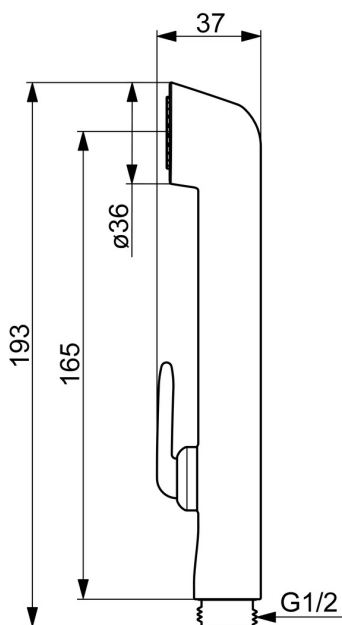

EAN: 6414150036866
static.oras.com/242050-11

- Wastafel
- Hulpuitrustingen
- Wit
- 1-stralig

Technical data

Technical properties

Hot water supply	max. +65°C
Working pressure	50 - 500 kPa
Connection size	G1/2
Backflow prevention (EN1717)	HC
Material	Composite