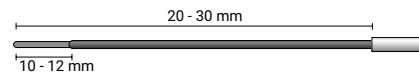

Installation

Installatie / Installation / Installation / Installation / Installation / Installasjon / Installazione / Instalacja / Inštalácia

! DALI power – OFF

* Not included in delivery