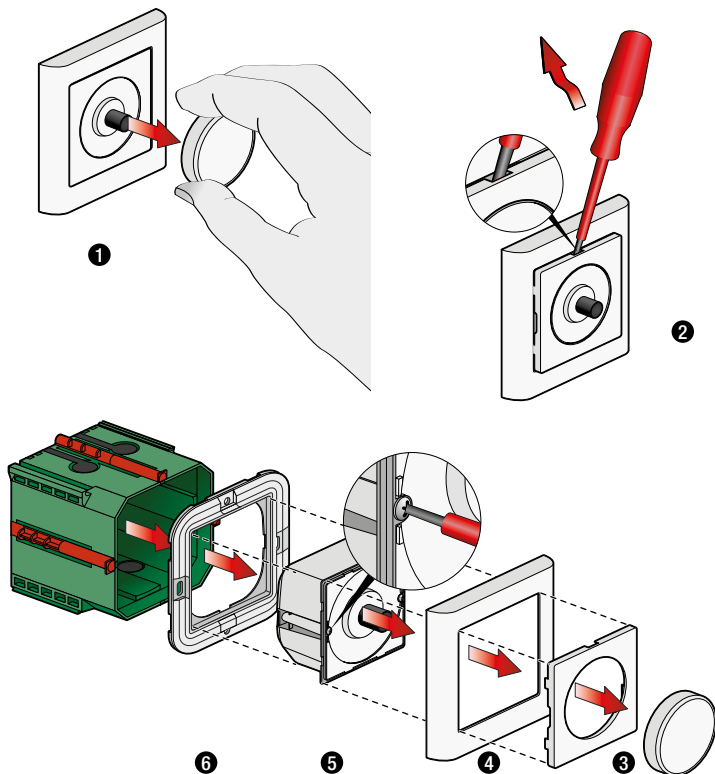

Disassembly

Demontage / Démontage / Demontage / Demontering / Demontering / Demontering / Smontaggio / Demontáž / Demontáž

! DALI power – OFF