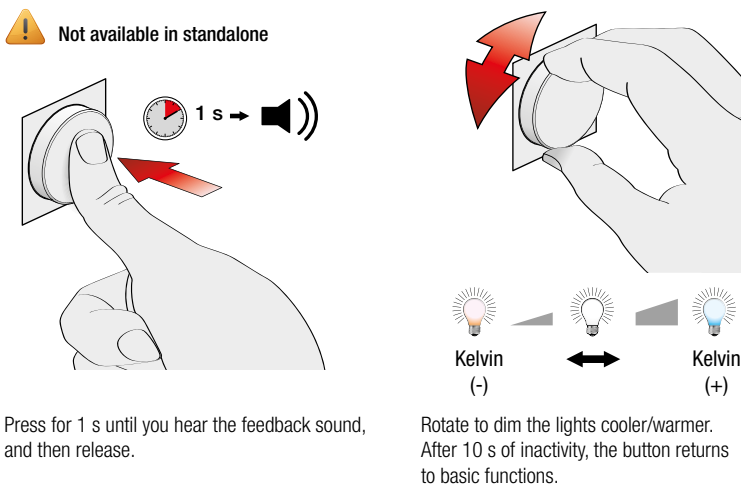

! DALI power – OFF

* Not included in delivery

5413736394087

Bediening / Utilisation / Gebrauch / Betjening / Kontrollera / Bruk / Uso / Użycie Bežné

Basic functions

Advanced functions

! Not available in standalone