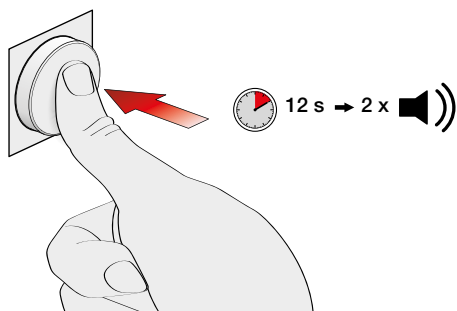

Return to default Daylight control