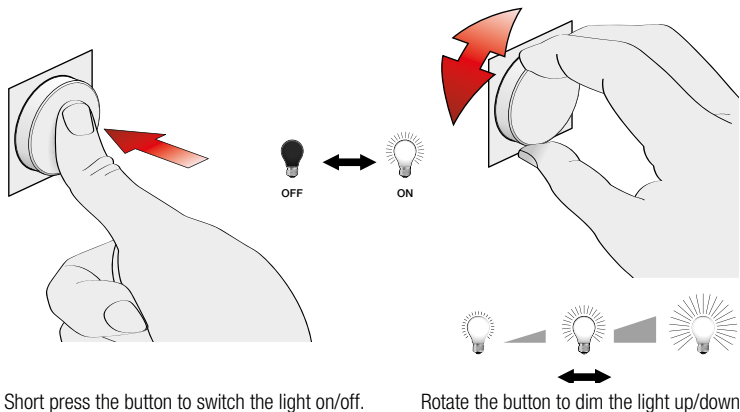

! DALI power – OFF

* Not included in delivery

5413736394087

Bediening / Utilisation / Gebrauch / Betjening / Kontrollera / Bruk / Uso / Użycie Bežné

Basic functions

Advanced functions

! Not available in standalone