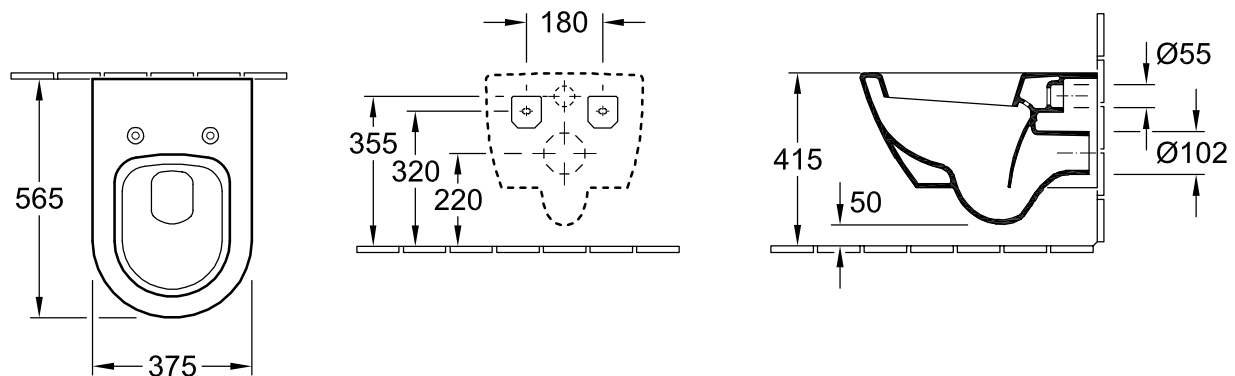

Subway 2.0

Washdown WC

Product information

5600 10 XX	375 x 565 mm, 26 kg
Installation	wall-mounted
Outlet	horizontal outlet
Description of material	Sanitary porcelain
Model	Also available in ceramicplus
Flush volume	4,5 litres
Aquareduct	4,5 litres with the water saving AQUAREDUCT® system in combination with Geberit elements for conversion to 4,5 litres GIS, art. no. 461 010 00 1GIS, art. no. 461 011 00 1Duofix, art. no. 111 100 00 1Duofix, art. no. 111 150 00 1Kombifix, art. no. 110 857 00 1Kombifix, art. no. 110 957 00 1Kombifix, art. no. 110 900 00 1Sanbloc, art. no. 440 100 00 1Sanbloc, art. no. 440 101 00 1Sanbloc, art. no. 440 105 00 1
Scope of delivery	incl. fastening set "Supra fix"
Accessories (are to be ordered separately)	
9M68 S1 XX	WC-seat and cover, with Quick Release and Soft Closing hinges, Duroplast, hinges in stainless steel
9M68 Q1 XX	WC-seat and cover, with Quick Release hinges, Duroplast, hinges in stainless steel
9953 00 00	Fastening frame
9961 00 00	Fastening set
Innovation	AQUAREDUCT SupraFix

Colours

- 01 White Alpin
- R1 White Alpin Ceramicplus
- R2 Star White Ceramicplus
- R3 Pergamon Ceramicplus

Technical drawings

5600 10

5600 10