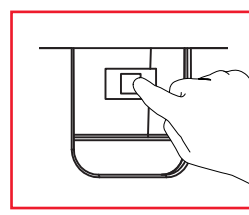

Dipswitch

LED lm	Kelvin
1000lm	3000K
1000lm	4000K
2000lm	3000K
2000lm	4000K

Standard