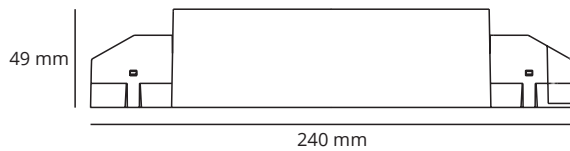

24V 120W Driver DALI

220-240V, 50/60Hz, 120W, DALI2 compatible