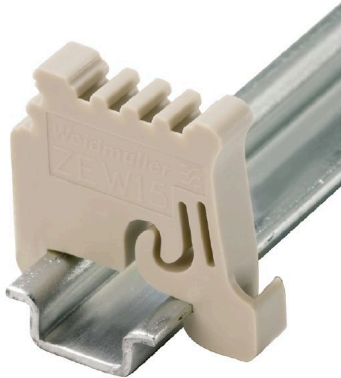

ZEW 15**Weidmüller Interface GmbH & Co. KG**

Klingenbergstraße 26

D-32758 Detmold

Germany

www.weidmueller.com

Product image

Weidmüller's range of products includes end brackets that guarantee a permanent, reliable mounting on the terminal rail and prevent sliding. Versions with and without screws are available. The end brackets include marking options, also for group markers, and also a test plug holder.

General ordering data

Version	End bracket, beige, TS 15, V-2, Plastic, Width: 5 mm, 120 °C
Order No.	7920340000
Type	ZEW 15
GTIN (EAN)	4032248238910
Qty.	20 items

ZEW 15

Weidmüller Interface GmbH & Co. KG
 Klingenbergstraße 26
 D-32758 Detmold
 Germany

www.weidmueller.com

Technical data

Approvals

ROHS	Conform
------	---------

Dimensions and weights

Depth	23 mm	Depth (inches)	0.9055 inch
Height	24 mm	Height (inches)	0.9449 inch
Width	5 mm	Width (inches)	0.1968 inch
Net weight	1.62 g		

Material data

Basic material	Plastic	Colour	beige
UL 94 flammability rating	V-2		

System specifications

Version	For the terminals	Mounting rail	TS 15
---------	-------------------	---------------	-------