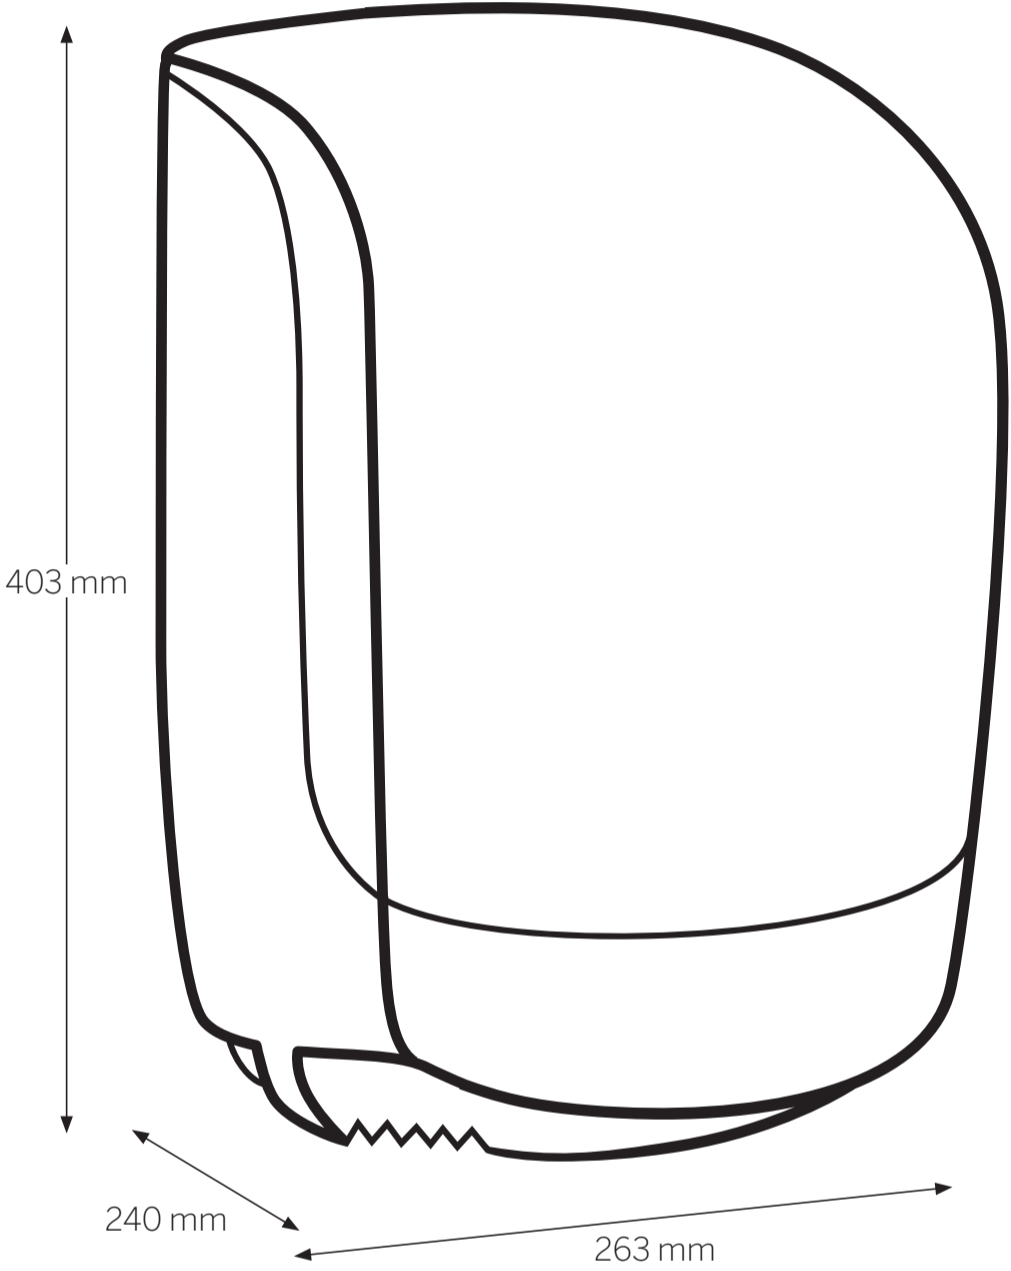

90120, 92124

KATRIN Center Feed M Dispenser

Open with key
(Position – key needed and turn right)

Easy opening
(Position – turn left with key once, then no key needed to open dispenser)

Push on top
and pull cover
to open