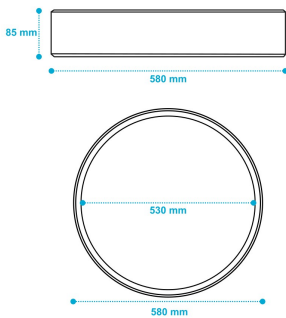

PHILIPS

MY CREATION

Essential Series

Configuration code: BR-L-S-46S-930-DIA-OC-WH401-T102-N-N-N-N

Size	Large
Mounting	Surface Mounted (S)
Lumen package	4600 Lumen
Luminous Flux (lumen)	4416
Luminous flux tolerance (Initial performance, IEC compliant)	+/- 10%
Power consumption (W)	34.5
Power consumption tolerance (Initial performance, IEC compliant)	+/- 10%
Luminous Efficacy (lm/W)	128
CCT	3000K, Ra 90+
Optics	MXO OC (UGR19)
Driver	For DALI Interact wired (DIA) system without sensor, through wiring
Emergencylighting	No integrated emergency lighting
Cable type	None
Mounting color	No mounting color
Texture	T102 Layered Fine
Shade/Trim color	WH401 Satin White (9003)
Ceiling size	Not applicable
Input Voltage	220-240 VAC
Frequency	50-60 Hz
Power Factor	> 0.90
Lifetime (hours)	100,000 hours for L80 @ T ambient 25 degrees
Protection Class	IP20 / IK04 ELECTRICAL CLASS II
Ambient Range	+10°C to +35°C
Certifications	CE, RoHS
Glow Wire Test	650°C