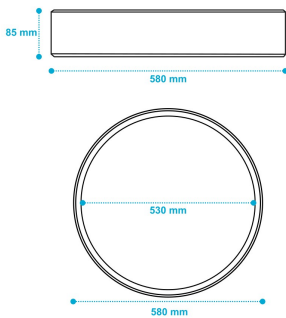

PHILIPS

MY CREATION

Essential Series

Configuration code: BR-L-S-46S-940-DIA-OC-WH401-T102-N-N-N-N

Size	Large
Mounting	Surface Mounted (S)
Lumen package	4600 Lumen
Luminous Flux (lumen)	4600
Luminous flux tolerance (Initial performance, IEC compliant)	+/- 10%
Power consumption (W)	34.5
Power consumption tolerance (Initial performance, IEC compliant)	+/- 10%
Luminous Efficacy (lm/W)	133.3
CCT	4000K, Ra 90+
Optics	MXO OC (UGR19)
Driver	For DALI Interact wired (DIA) system without sensor, through wiring
Emergencylighting	No integrated emergency lighting
Cable type	None
Mounting color	No mounting color
Texture	T102 Layered Fine
Shade/Trim color	WH401 Satin White (9003)
Ceiling size	Not applicable
Input Voltage	220-240 VAC
Frequency	50-60 Hz
Power Factor	> 0.90
Lifetime (hours)	100,000 hours for L80 @ T ambient 25 degrees
Protection Class	IP20 / IK04 ELECTRICAL CLASS II
Ambient Range	+10°C to +35°C
Certifications	CE, RoHS
Glow Wire Test	650°C