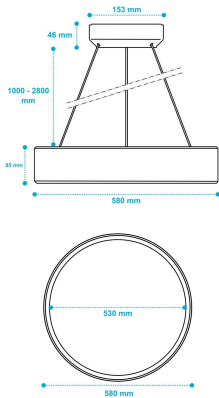

PHILIPS

MY CREATION

Essential Series

Configuration code: BR-L-P-46S-940-DIA-OC-WH401-T102-WH-N-N-N

Size	Large
Mounting	Pendant (P)
Lumen package	4600 Lumen
Luminous Flux (lumen)	4600
Luminous flux tolerance (Initial performance, IEC compliant)	+/- 10%
Power consumption (W)	34.5
Power consumption tolerance (Initial performance, IEC compliant)	+/- 10%
Luminous Efficacy (lm/W)	133.3
CCT	4000K, Ra 90+
Optics	MXO OC (UGR19)
Driver	For DALI Interact wired (DIA) system without sensor, through wiring
Emergency lighting	No integrated emergency lighting
Cable type	None
Mounting color	White Canopy
Texture	T102 Layered Fine
Shade/Trim color	WH401 Satin White (9003)
Ceiling size	Not applicable
Input Voltage	220-240 VAC
Frequency	50-60 Hz
Power Factor	> 0.90
Lifetime (hours)	100,000 hours for L80 @ T ambient 25 degrees
Protection Class	IP20 / IK04 ELECTRICAL CLASS II
Ambient Range	+10°C to +35°C
Certifications	CE, RoHS
Glow Wire Test	650°C