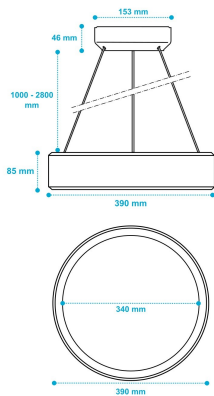

# Essential Series

Configuration code: BR-M-P-19S-940-DIA-OC-WH401-T102-WH-N-N-N

Size	Medium
Mounting	Pendant (P)
Lumen package	1900 Lumen
Luminous Flux (lumen)	1889.68
Luminous flux tolerance (Initial performance, IEC compliant)	+/- 10%
Power consumption (W)	15.4
Power consumption tolerance (Initial performance, IEC compliant)	+/- 10%
Luminous Efficacy (lm/W)	122.7
CCT	4000K, Ra 90+
Optics	MXO OC (UGR19)
Driver	For DALI Interact wired (DIA) system without sensor, through wiring
Emergencylighting	No integrated emergency lighting
Cable type	None
Mounting color	White Canopy
Texture	T102 Layered Fine
Shade/Trim color	WH401 Satin White (9003)
Ceiling size	Not applicable
Input Voltage	220-240 VAC
Frequency	50-60 Hz
Power Factor	> 0.90
Lifetime (hours)	100,000 hours for L80 @ T ambient 25 degrees
Protection Class	IP20 / IK04 ELECTRICAL CLASS II
Ambient Range	+10°C to +35°C
Certifications	CE, RoHS
Glow Wire Test	650°C