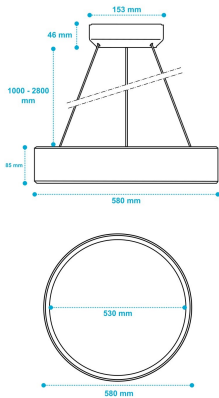

# Essential Series

Configuration code:

Size	Large
Mounting	Pendant (P)
Lumen package	4600 Lumen
Luminous Flux (lumen)	4600
Luminous flux tolerance (Initial performance, IEC compliant)	+/- 10%
Power consumption (W)	34.5
Power consumption tolerance (Initial performance, IEC compliant)	+/- 10%
Luminous Efficacy (lm/W)	133.3
CCT	4000K, Ra 90+
Optics	MXO OC (UGR19)
Driver	For DALI Interact wired (DIA) system without sensor, through wiring
Emergencylighting	No integrated emergency lighting
Cable type	None
Mounting color	Black Canopy
Texture	T102 Layered Fine
Shade/Trim color	BK402 Satin Black (9004)
Ceiling size	Not applicable
Region	EU
Input Voltage	220-240 VAC
Frequency	50-60 Hz
Power Factor	> 0.90
Lifetime (hours)	100,000 hours for L80 @ T ambient 25 degrees
Protection Class	IP20 / IK04 ELECTRICAL CLASS II
Ambient Range	+10°C to +35°C
Certifications	CE, RoHS

# Signify myCreation

Glow Wire Test	650°C
Warranty	5 years
Region	EU
Configuration code (Internal use only)	TC BR L P 46S 940 DIA OC N BK402 T102 BK N

[Start configuration](#)