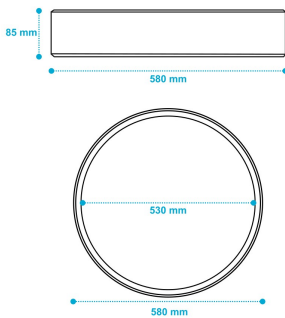

PHILIPS

MY CREATION

Essential Series

Configuration code: BR-L-S-46S-930-DIA-OC-BK402-T102-N-N-N-N

Size	Large
Mounting	Surface Mounted (S)
Lumen package	4600 Lumen
Luminous Flux (lumen)	4416
Luminous flux tolerance (Initial performance, IEC compliant)	+/- 10%
Power consumption (W)	34.5
Power consumption tolerance (Initial performance, IEC compliant)	+/- 10%
Luminous Efficacy (lm/W)	128
CCT	3000K, Ra 90+
Optics	MXO OC (UGR19)
Driver	For DALI Interact wired (DIA) system without sensor, through wiring
Emergencylighting	No integrated emergency lighting
Cable type	None
Mounting color	No mounting color
Texture	T102 Layered Fine
Shade/Trim color	BK402 Satin Black (9004)
Ceiling size	Not applicable
Input Voltage	220-240 VAC
Frequency	50-60 Hz
Power Factor	> 0.90
Lifetime (hours)	100,000 hours for L80 @ T ambient 25 degrees
Protection Class	IP20 / IK04 ELECTRICAL CLASS II
Ambient Range	+10°C to +35°C
Certifications	CE, RoHS
Glow Wire Test	650°C