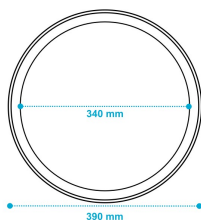

# Essential Series

Configuration code: BR-M-S-19S-930-DIA-OC-BK402-T102-N-N-N-N

Size	Medium
Mounting	Surface Mounted (S)
Lumen package	1900 Lumen
Luminous Flux (lumen)	1817
Luminous flux tolerance (Initial performance, IEC compliant)	+/- 10%
Power consumption (W)	15.4
Power consumption tolerance (Initial performance, IEC compliant)	+/- 10%
Luminous Efficacy (lm/W)	118
CCT	3000K, Ra 90+
Optics	MXO OC (UGR19)
Driver	For DALI Interact wired (DIA) system without sensor, through wiring
Emergencylighting	No integrated emergency lighting
Cable type	None
Mounting color	No mounting color
Texture	T102 Layered Fine
Shade/Trim color	BK402 Satin Black (9004)
Ceiling size	Not applicable
Input Voltage	220-240 VAC
Frequency	50-60 Hz
Power Factor	> 0.90
Lifetime (hours)	100,000 hours for L80 @ T ambient 25 degrees
Protection Class	IP20 / IK04 ELECTRICAL CLASS II
Ambient Range	+10°C to +35°C
Certifications	CE, RoHS
Glow Wire Test	650°C