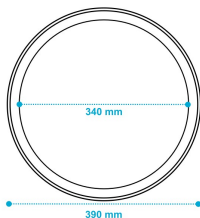

PHILIPS

MY CREATION

Essential Series

Configuration code: BR-M-S-19S-940-DIA-OC-BK402-T102-N-N-N-N

Size	Medium
Mounting	Surface Mounted (S)
Lumen package	1900 Lumen
Luminous Flux (lumen)	1889.68
Luminous flux tolerance (Initial performance, IEC compliant)	+/- 10%
Power consumption (W)	15.4
Power consumption tolerance (Initial performance, IEC compliant)	+/- 10%
Luminous Efficacy (lm/W)	122.7
CCT	4000K, Ra 90+
Optics	MXO OC (UGR19)
Driver	For DALI Interact wired (DIA) system without sensor, through wiring
Emergencylighting	No integrated emergency lighting
Cable type	None
Mounting color	No mounting color
Texture	T102 Layered Fine
Shade/Trim color	BK402 Satin Black (9004)
Ceiling size	Not applicable
Input Voltage	220-240 VAC
Frequency	50-60 Hz
Power Factor	> 0.90
Lifetime (hours)	100,000 hours for L80 @ T ambient 25 degrees
Protection Class	IP20 / IK04 ELECTRICAL CLASS II
Ambient Range	+10°C to +35°C
Certifications	CE, RoHS
Glow Wire Test	650°C