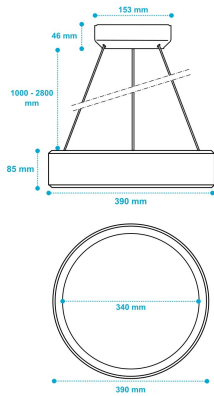

PHILIPS

MY CREATION

Essential Series

Configuration code: BR-M-P-19S-930-DIA-OC-BK402-T102-BK-N-N-N

Size	Medium
Mounting	Pendant (P)
Lumen package	1900 Lumen
Luminous Flux (lumen)	1817
Luminous flux tolerance (Initial performance, IEC compliant)	+/- 10%
Power consumption (W)	15.4
Power consumption tolerance (Initial performance, IEC compliant)	+/- 10%
Luminous Efficacy (lm/W)	118
CCT	3000K, Ra 90+
Optics	MXO OC (UGR19)
Driver	For DALI Interact wired (DIA) system without sensor, through wiring
Emergency lighting	No integrated emergency lighting
Cable type	None
Mounting color	Black Canopy
Texture	T102 Layered Fine
Shade/Trim color	BK402 Satin Black (9004)
Ceiling size	Not applicable
Input Voltage	220-240 VAC
Frequency	50-60 Hz
Power Factor	> 0.90
Lifetime (hours)	100,000 hours for L80 @ T ambient 25 degrees
Protection Class	IP20 / IK04 ELECTRICAL CLASS II
Ambient Range	+10°C to +35°C
Certifications	CE, RoHS
Glow Wire Test	650°C