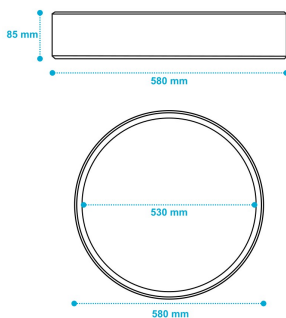

PHILIPS

MY CREATION

Essential Series

Configuration code: BR-L-S-46S-940-DIA-OC-BK402-T102-N-N-N-N

Size	Large
Mounting	Surface Mounted (S)
Lumen package	4600 Lumen
Luminous Flux (lumen)	4600
Luminous flux tolerance (Initial performance, IEC compliant)	+/- 10%
Power consumption (W)	34.5
Power consumption tolerance (Initial performance, IEC compliant)	+/- 10%
Luminous Efficacy (lm/W)	133.3
CCT	4000K, Ra 90+
Optics	MXO OC (UGR19)
Driver	For DALI Interact wired (DIA) system without sensor, through wiring
Emergencylighting	No integrated emergency lighting
Cable type	None
Mounting color	No mounting color
Texture	T102 Layered Fine
Shade/Trim color	BK402 Satin Black (9004)
Ceiling size	Not applicable
Input Voltage	220-240 VAC
Frequency	50-60 Hz
Power Factor	> 0.90
Lifetime (hours)	100,000 hours for L80 @ T ambient 25 degrees
Protection Class	IP20 / IK04 ELECTRICAL CLASS II
Ambient Range	+10°C to +35°C
Certifications	CE, RoHS
Glow Wire Test	650°C