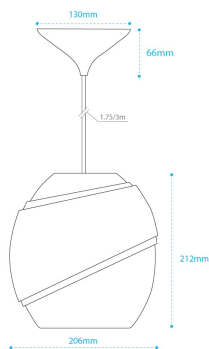

## Cloak Series

Configuration code: TCPL00 S BZ410 T101 WH S WH401 E27 N

Family code	TCPL00
Model	Small
Weight	895 grams
Size	D206mm * H212mm
Color	Satin Bronze (BZ410)
Texture	T101 - Layers
Cable color	White
Mounting	White Canopy
Fitting	E27 Bulb No Bulb (N) (max 11W LED) Lampshade is supplied without lamp
Cable length	300 cm
Certifications	CE
Glow wire test	650° Celsius
IP rating	IP20
IK rating	IK02
Warranty	5 years
Region	EU