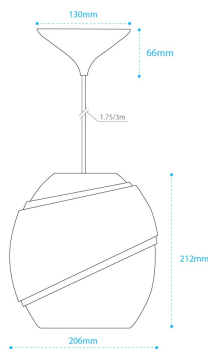

PHILIPS

MY CREATION

Cloak Series

Configuration code: TCPL00 S WH300 T101 WH S WH401 E27 N

Family code	TCPL00
Model	Small
Weight	895 grams
Size	D206mm * H212mm
Color	Satin Translucent White (WH300)
Texture	T101 - Layers
Cable color	White
Mounting	White Canopy
Fitting	E27 Bulb No Bulb (N) (max 11W LED) Lampshade is supplied without lamp
Cable length	300 cm
Certifications	CE
Glow wire test	650° Celsius
IP rating	IP20
IK rating	IK02
Warranty	5 years
Region	EU