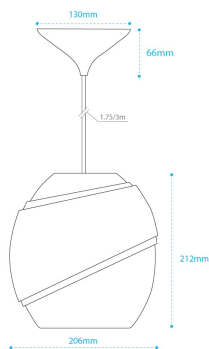

## Cloak Series

Configuration code: TCPL00 S PK400 T101 WH S WH401 E27 N

<b>Family code</b>	TCPL00
<b>Model</b>	Small
<b>Weight</b>	895 grams
<b>Size</b>	D206mm * H212mm
<b>Color</b>	Satin Rose (PK400)
<b>Texture</b>	T101 - Layers
<b>Cable color</b>	White
<b>Mounting</b>	White Canopy
<b>Fitting</b>	E27 Bulb No Bulb (N) (max 11W LED) Lampshade is supplied without lamp
<b>Cable length</b>	300 cm
<b>Certifications</b>	CE
<b>Glow wire test</b>	650° Celsius
<b>IP rating</b>	IP20
<b>IK rating</b>	IK02
<b>Warranty</b>	5 years
<b>Region</b>	EU