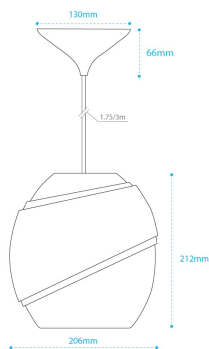

## Cloak Series

Configuration code: TCPL00 S BS410 T101 WH S WH401 E27 N

<b>Family code</b>	TCPL00
<b>Model</b>	Small
<b>Weight</b>	895 grams
<b>Size</b>	D206mm * H212mm
<b>Color</b>	Satin Brass (BS410)
<b>Texture</b>	T101 - Layers
<b>Cable color</b>	White
<b>Mounting</b>	White Canopy
<b>Fitting</b>	E27 Bulb No Bulb (N) (max 11W LED) Lampshade is supplied without lamp
<b>Cable length</b>	300 cm
<b>Certifications</b>	CE
<b>Glow wire test</b>	650° Celsius
<b>IP rating</b>	IP20
<b>IK rating</b>	IK02
<b>Warranty</b>	5 years
<b>Region</b>	EU