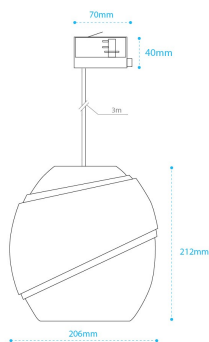

PHILIPS

MY CREATION

Cloak Series

Configuration code: TCPL00 S WH300 T101 WH T WH E27 N

Family code	TCPL00
Model	Small
Weight	895 grams
Size	D206mm * H212mm
Color	Satin Translucent White (WH300)
Texture	T101 - Layers
Cable color	White
Mounting	Adaptor White
Fitting	E27 Bulb No Bulb (N) (max 11W LED) Lampshade is supplied without lamp
Cable length	300 cm
Certifications	CE
Glow wire test	650° Celsius
IP rating	IP20
IK rating	IK02
Warranty	5 years
Region	EU