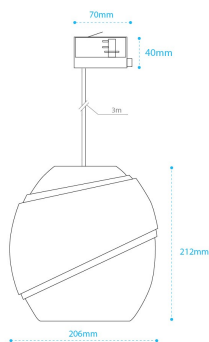

PHILIPS

MY CREATION

Cloak Series

Configuration code: TCPL00 S PK400 T101 WH T WH E27 N

Family code	TCPL00
Model	Small
Weight	895 grams
Size	D206mm * H212mm
Color	Satin Rose (PK400)
Texture	T101 - Layers
Cable color	White
Mounting	Adaptor White
Fitting	E27 Bulb No Bulb (N) (max 11W LED) Lampshade is supplied without lamp
Cable length	300 cm
Certifications	CE
Glow wire test	650° Celsius
IP rating	IP20
IK rating	IK02
Warranty	5 years
Region	EU