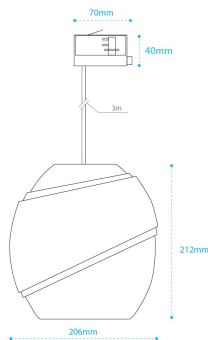

PHILIPS

MY CREATION

Cloak Series

Configuration code: TCPL00 S BS410 T101 WH T WH E27 N

Family code	TCPL00
Model	Small
Weight	895 grams
Size	D206mm * H212mm
Color	Satin Brass (BS410)
Texture	T101 - Layers
Cable color	White
Mounting	Adaptor White
Fitting	E27 Bulb No Bulb (N) (max 11W LED) Lampshade is supplied without lamp
Cable length	300 cm
Certifications	CE
Glow wire test	650° Celsius
IP rating	IP20
IK rating	IK02
Warranty	5 years
Region	EU