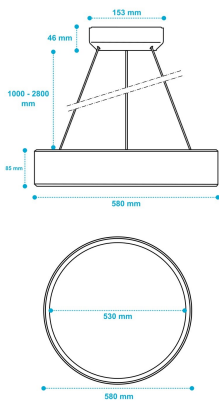

# Essential Series

Configuration code:

Size	Large
Mounting	Pendant (P)
Lumen package	4600 Lumen
Luminous Flux (lumen)	4416
Luminous flux tolerance (Initial performance, IEC compliant)	+/- 10%
Power consumption (W)	34.5
Power consumption tolerance (Initial performance, IEC compliant)	+/- 10%
Luminous Efficacy (lm/W)	128
CCT	3000K, Ra 90+
Optics	MXO OC (UGR19)
Driver	For DALI Interact wired (DIA) system without sensor, through wiring
Emergencylighting	No integrated emergency lighting
Cable type	None
Mounting color	Black Canopy
Texture	T102 Layered Fine
Shade/Trim color	BK402 Satin Black (9004)
Ceiling size	Not applicable
Region	EU
Input Voltage	220-240 VAC
Frequency	50-60 Hz
Power Factor	> 0.90
Lifetime (hours)	100,000 hours for L80 @ T ambient 25 degrees
Protection Class	IP20 / IK04 ELECTRICAL CLASS II
Ambient Range	+10°C to +35°C
Certifications	CE, RoHS

# Signify myCreation

Glow Wire Test	650°C
Warranty	5 years
Region	EU
Configuration code (Internal use only)	TC BR L P 46S 930 DIA OC N BK402 T102 BK N

Start configuration