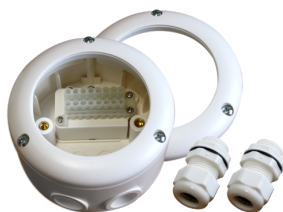

B.E.G.**LUXOMAT®**

PD4-S-GH-SM

92265 EAN: 4007529922659

- Voltage: 110 – 240 V AC 50 / 60 Hz
- Dimensions: Ø 101 x 76 mm
- Power consumption: approx. 0.2 W

Order data

Designation	Colour	Art.No
PD4-S-GH-SM	white	92265

Product information

Slave device for high-bay applications

For extending the detection area of a Master device

Trigger pulse to master device upon detected movement
independent of the ambient light level

Application examples:
high-bay warehouse

Accessories

BLE-IR-Adapter
Art.No: 93067

Dimensions: 40 x 55 x 103 mm
Material color: black
Frequency: 2.4 GHz ISM band, GFSK 0.2 dBm +
5.3 dBi = 5.5 dBm

Wall holder PD4-SM
Art.No: 92441

Dimensions: 130 x 100 x 53 mm
Housing: polycarbonate, UV-
resistant
Material color: white

Wire basket BSK (Ø 200 x 90 mm)
Art.No: 92199

Dimensions: Ø 200 x 90 mm
Impact strength: IK09
Housing: coated steel basket