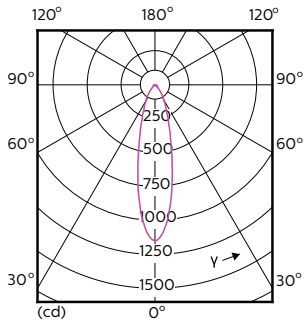

MASTER LEDspot ExpertColor MV

Fotometriske data

MASTER LEDspot ExpertColor MV 50W GU10 930 25D