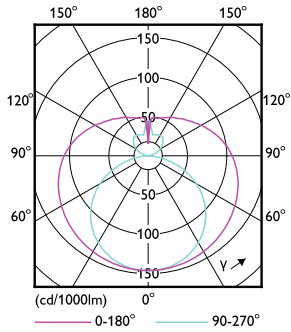

CorePro LEDtube EM/Mains T8

Photometric data

Light Distribution Diagram - CorePro LEDtube 1200mm HO 18W 840 T8