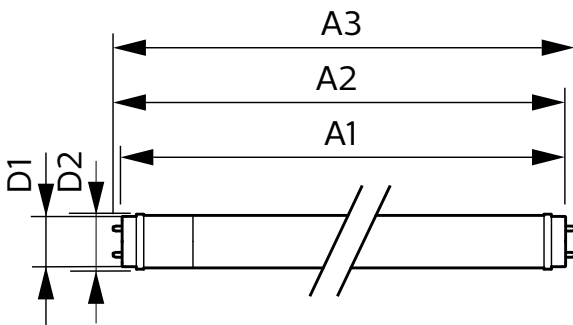

### Warnings and Safety

- NOTE: The overall energy efficiency and light distribution of any installation that uses these lamps will be determined by the design of the installation.
- Installation must be done according to the installation diagrams provided with the lamp or available online. Installation must be done by a certified professional.

## Dimensional drawing

Bulb Material	Glass
Product Length	1,200 mm
Bulb Shape	T8
<b>Approval and Application</b>	
Energy Efficiency Class	E
Energy Saving Product	Yes
Approval Marks	RoHS compliance CE marking KEMA Keur certificate
Energy Consumption kWh/1000 h	18 kWh
EPREL Registration Number	1827692
CE mark	Yes
EU RoHS compliant	Yes