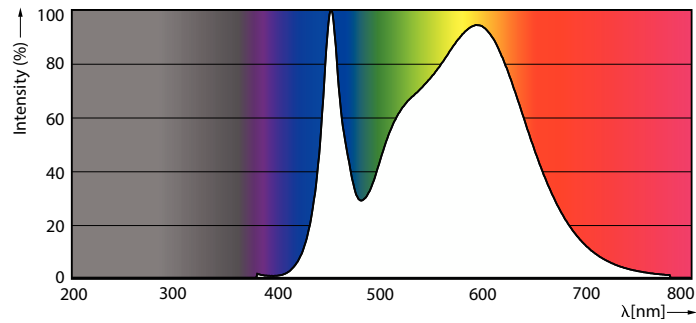

Spectral Power Distribution Colour - CorePro LEDtube 1200mm HO 18W 840 T8