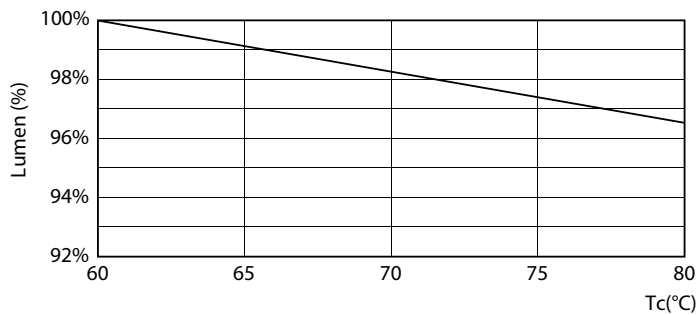

Lifetime

Lumen Maintenance Diagram - CorePro LEDtube 1200mm HO 18W 840 T8