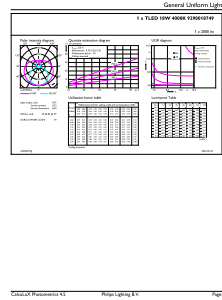

CorePro LEDtube EM/Mains T8

Photometric data

General uniform lighting - CorePro LEDtube 1200mm HO 18W 840 T8