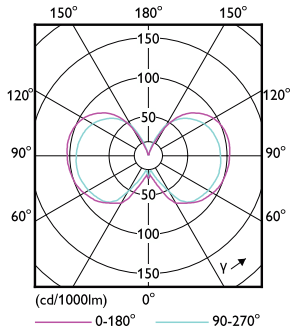

Målskitse

Product	D	C
LED classic 60W G93 E27 WW FR ND RFSRT4	95 mm	140 mm

Fotometriske data

Spectral Power Distribution Colour - LED classic 60W G93 E27 WW FR ND RFSRT4

General uniform lighting - LED classic 60W G93 E27 WW FR ND RFSRT4

LED-lyskilder med klassisk glødetråd

Fotometriske data

Light Distribution Diagram - LED classic 60W G93 E27 WW FR ND RFSRT4

Levetid

Life Expectancy Diagram

Lumen Maintenance Diagram - LED classic 60W G93 E27 WW FR ND RFSRT4