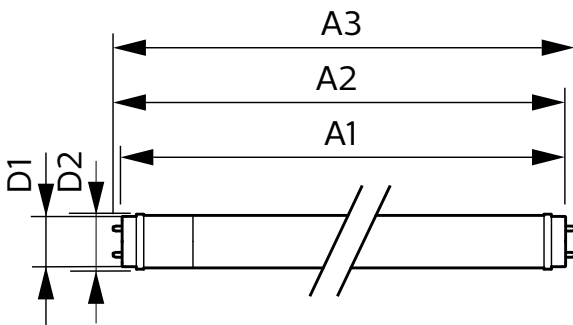

Warnings and Safety

- NOTE: The overall energy efficiency and light distribution of any installation that uses these lamps will be determined by the design of the installation.
- Installation must be done according to the installation diagrams provided with the lamp or available online. Installation must be done by a certified professional.

Product data

General Information			
Cap-Base	G13	Luminous Flux	1,800 lm
Nominal lifetime	50,000 hour(s)	Luminous Efficacy (rated) (Nom)	116 lm/W
Switching Cycle	200,000	Color Designation	Cool Daylight
Lighting Technology	LED	Correlated Color Temperature (Nom)	6500 K
Flux measurement reference	Sphere	Color Consistency	<6
		Color rendering index (CRI)	80
		LLMF At End Of Nominal Lifetime (Nom)	70 %
		Flickering value (PstLM) - Flickering value as per EN 61000-3-3	1
		Stroboscopic effect visibility measure (SVM)	0.4

Dimensional drawing

Bulb Material	Glass
Product Length	1,200 mm
Bulb Shape	T8
Approval and Application	
Energy Efficiency Class	E
Energy Saving Product	Yes
Approval Marks	RoHS compliance CE marking KEMA Keur certificate
Energy Consumption kWh/1000 h	16 kWh
EPREL Registration Number	1827703
CE mark	Yes
EU RoHS compliant	Yes

Product	D1	D2	A1	A2	A3
CorePro LEDtube 1200mm 15.5W 865 T8	25.7 mm	28 mm	1,198 mm	1,205 mm	1,212 mm

CorePro LEDtube EM/Mains T8

Photometric data

Light Distribution Diagram - CorePro LEDtube 1200mm 15.5W 865 T8