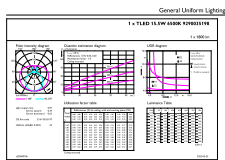

General uniform lighting - CorePro LEDtube 1200mm 15.5W 865 T8