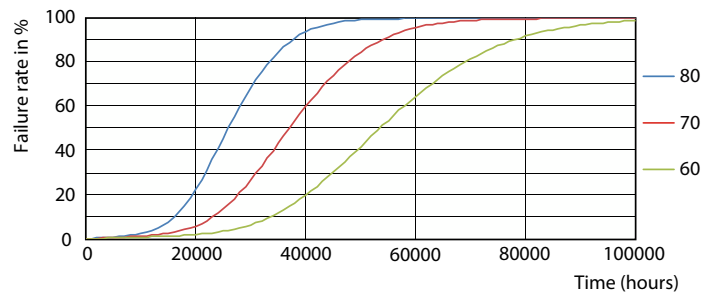

CorePro LEDtube EM/Mains T8

Lifetime

LifetimeVsTc