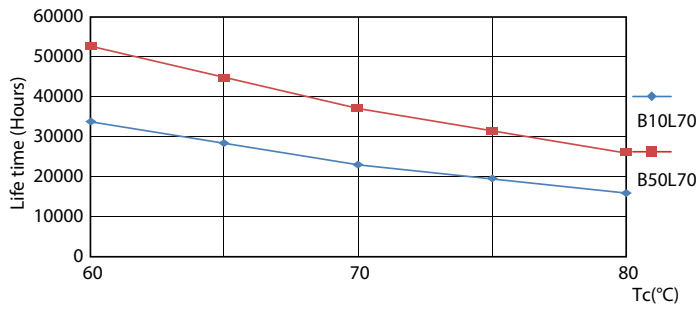

CorePro LEDtube EM/Mains T8

Lifetime

LifetimeVsTc