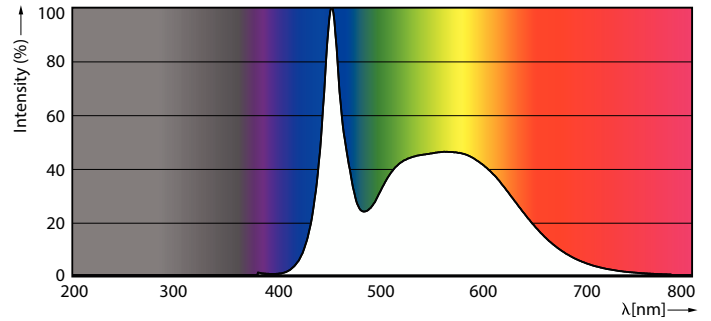

Spectral Power Distribution Colour - CorePro LEDtube 1200mm 15.5W 865 T8

General uniform lighting - CorePro LEDtube 1200mm 15.5W 865 T8