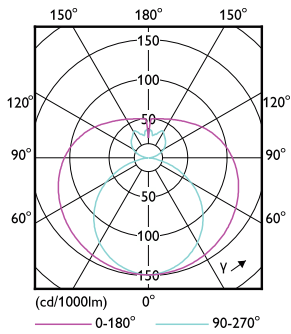

Dimensional drawing

Bulb Material	Glass
Product Length	1,200 mm
Bulb Shape	T8
Approval and Application	
Energy Efficiency Class	E
Energy Saving Product	Yes
Approval Marks	RoHS compliance CE marking KEMA Keur certificate
Energy Consumption kWh/1000 h	16 kWh
EPREL Registration Number	1827703
CE mark	Yes
EU RoHS compliant	Yes

Product	D1	D2	A1	A2	A3
CorePro LEDtube 1200mm 15.5W 865 T8	25.7 mm	28 mm	1,198 mm	1,205 mm	1,212 mm

CorePro LEDtube EM/Mains T8

Photometric data

Light Distribution Diagram - CorePro LEDtube 1200mm 15.5W 865 T8