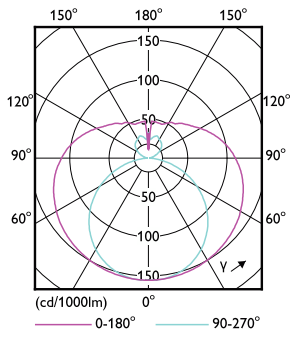

Light Distribution Diagram - CorePro LEDtube 600mm 8W 865 T8