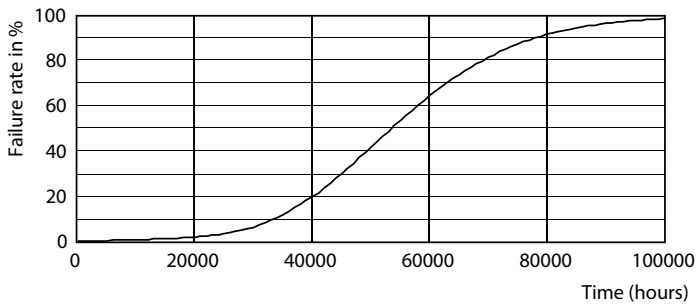

Lifetime

Life Expectancy Diagram