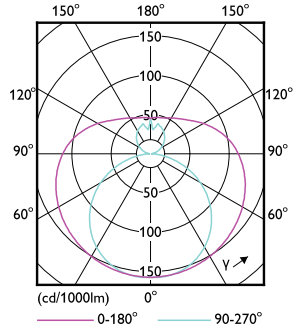

Light Distribution Diagram - CorePro LEDtube 600mm 8W 830 T8

CorePro LEDtube EM/Mains T8

Photometric data