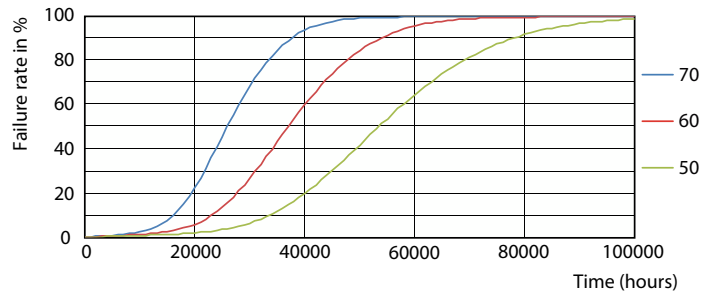

FailureRate