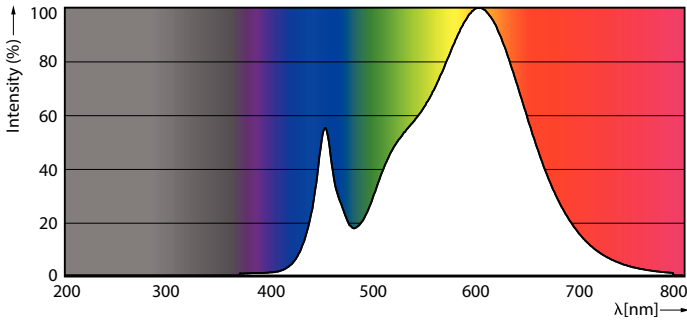

CorePro LEDtube EM/Mains T8

Photometric data

Spectral Power Distribution Colour - CorePro LEDtube 600mm 8W 830 T8