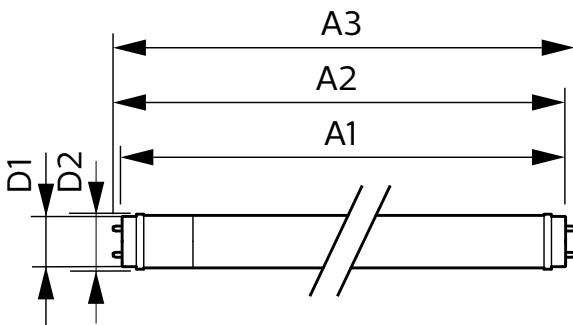

Bulb Material	Glass
Product Length	600 mm
Bulb Shape	T8
Approval and Application	
Energy Efficiency Class	F
Energy Saving Product	Yes
Approval Marks	RoHS compliance CE marking KEMA Keur certificate
Energy Consumption kWh/1000 h	8 kWh
EPREL Registration Number	1827708
CE mark	Yes
EU RoHS compliant	Yes

Application Conditions	
can it be used in closed luminaires	Yes

Product Data	
Order product name	CorePro LEDtube 600mm 8W 830 T8
Full product name	CorePro LEDtube 600mm 8W 830 T8
Full product code	871951448638600
Order code	929003577132
Material Nr. (12NC)	929003577132
Numerator - Quantity Per Pack	1
Net Weight (Piece)	0.220 kg
EAN/UPC - Product/Case	8719514486386
Numerator - Packs per outer box	20
EAN/UPC - Case	8719514486393

Dimensional drawing

Product	D1	D2	A1	A2	A3
CorePro LEDtube 600mm 8W 830 T8	25.7 mm	28 mm	588.5 mm	595.5 mm	602.5 mm