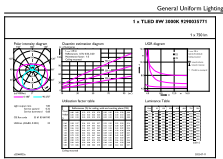

General uniform lighting - CorePro LEDtube 600mm 8W 830 T8