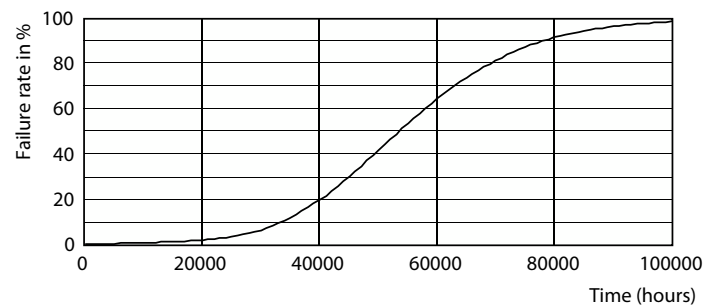

Life Expectancy Diagram