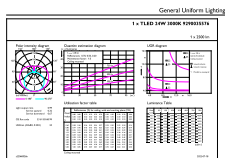

General uniform lighting - CorePro LEDtube 1500mm HO 24W 830 T8