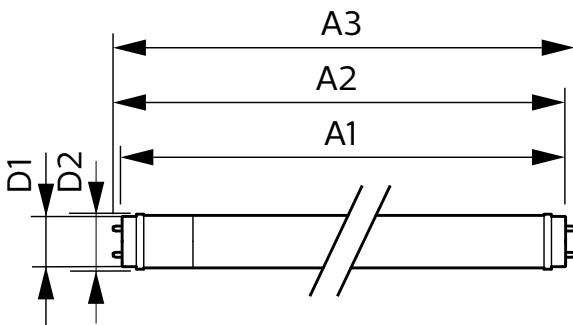

Bulb Material	Glass
Product Length	1,500 mm
Bulb Shape	T8
<b>Approval and Application</b>	
Energy Efficiency Class	F
Energy Saving Product	Yes
Approval Marks	RoHS compliance CE marking KEMA Keur certificate
Energy Consumption kWh/1000 h	24 kWh
EPREL Registration Number	1827707
CE mark	Yes
EU RoHS compliant	Yes

## Dimensional drawing

Product	D1	D2	A1	A2	A3
CorePro LEDtube 1500mm HO 24W 830 T8	25.7 mm	28 mm	1,500 mm	1,507.1 mm	1,514.2 mm