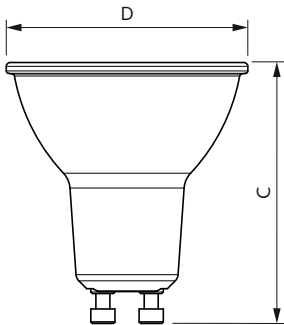

Målskitse

Product	D	C
MAS LEDspot UE 2.1-50W GU10 ND 830 EELA	50 mm	54 mm

Fotometriske data

Light Distribution Diagram - MAS LEDspot UE 2.1-50W GU10 ND 830 EELA

Spectral Power Distribution Colour - MAS LEDspot UE 2.1-50W GU10 ND 830 EELA