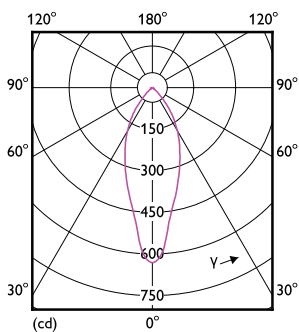

Målskitse

Product	D	C
MAS LEDspot UE 2.1-50W GU10 ND 830 EELA	50 mm	54 mm

Fotometriske data

Light Distribution Diagram - MAS LEDspot UE 2.1-50W GU10 ND 830 EELA

Spectral Power Distribution Colour - MAS LEDspot UE 2.1-50W GU10 ND 830 EELA