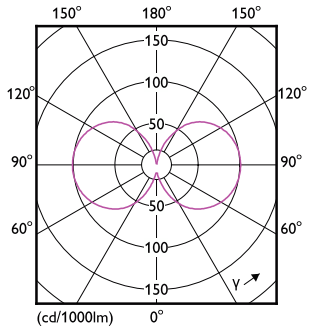

Målskitse

Product	D	C
MAS LEDBulbND7.3-100W E27 840 A60 CL GUE	60 mm	104 mm

Fotometriske data

Spectral Power Distribution Colour - MAS LEDBulbND7.3-100W E27 840 A60 CL GUE

General uniform lighting - MAS LEDBulbND7.3-100W E27 840 A60 CL GUE

MASTER UltraEfficient LED-pære

Fotometriske data

Light Distribution Diagram - MAS LEDBulbND7.3-100W E27 840 A60 CL GUE

Levetid

Life Expectancy Diagram - MAS LEDBulbND7.3-100W E27 840 A60 CL GUE

Lumen Maintenance Diagram - MAS LEDBulbND7.3-100W E27 840 A60 CL GUE