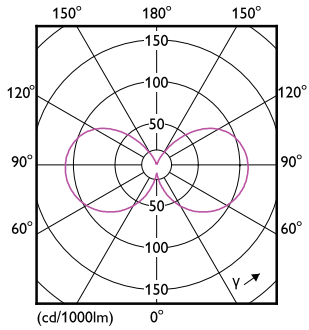

Målskitse

Product	D	C
MAS LEDLusterND2.3-40W E27 827 P45CL GUE	45 mm	78 mm

Fotometriske data

General uniform lighting - MAS LEDLusterND2.3-40W E27 827 P45CL GUE

Spectral Power Distribution Colour - MAS LEDLusterND2.3-40W E27 827 P45CL GUE

MASTER UltraEfficient LED-kerter og kroner

Fotometriske data

Light Distribution Diagram - MAS LEDLusterND2.3-40W E27 827 P45CL GUE

Levetid

Life Expectancy Diagram - MAS LEDLusterND2.3-40W E27 827 P45CL GUE