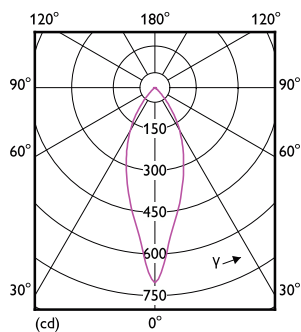

Målskitse

Product	D	C
MAS LEDspot UE 2.1-50W GU10 ND 827 EELA	50 mm	54 mm

Fotometriske data

Accent Lighting Spots - MAS LEDspot UE 2.1-50W GU10 ND 827 EELA

Light Distribution Diagram

MASTER LED-spot GU10 UltraEfficient