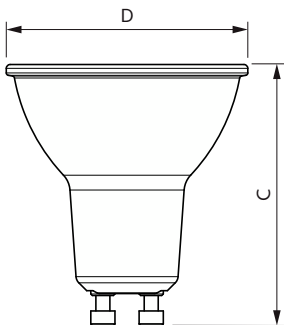

Målskitse

Product	D	C
MAS LEDspot UE 2.1-50W GU10 ND 827 EELA	50 mm	54 mm

Fotometriske data

Accent Lighting Spots - MAS LEDspot UE 2.1-50W GU10 ND 827 EELA

Light Distribution Diagram

MASTER LED-spot GU10 UltraEfficient