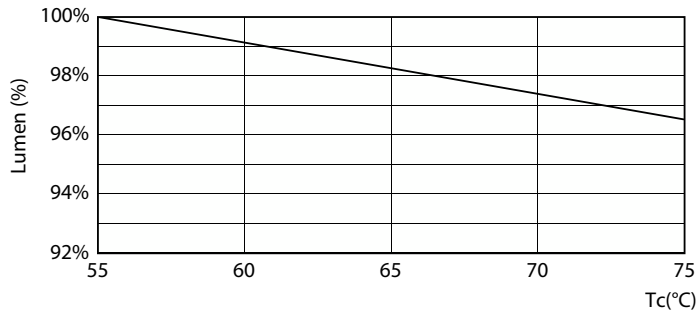

CorePro LEDtube EM/Mains

Levetid

Lumen Maintenance Diagram - CorePro LEDtube 1200mm UO 17.7W 840 T8