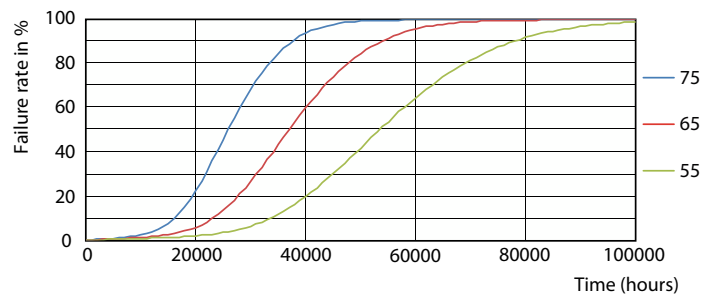

General uniform lighting - CorePro LEDtube 1200mm UO 17.7W 840 T8

Spectral Power Distribution Colour - CorePro LEDtube 1200mm UO 17.7W 840 T8

Levetid

Life Expectancy Diagram

FailureRate

CorePro LEDtube EM/Mains