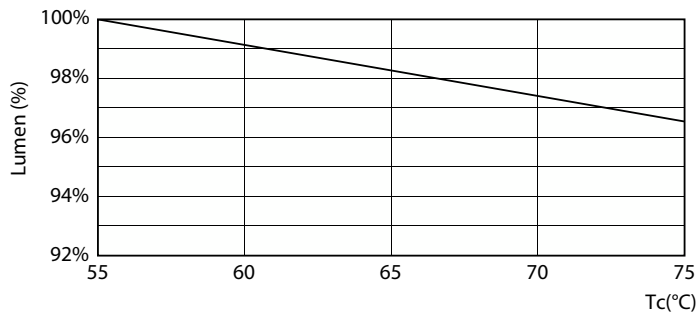

Lumen Maintenance Diagram - CorePro LEDtube 1500mm UO 25.9W 830 T8

Lumen Maintenance Diagram - CorePro LEDtube 1500mm UO 25.9W 830 T8