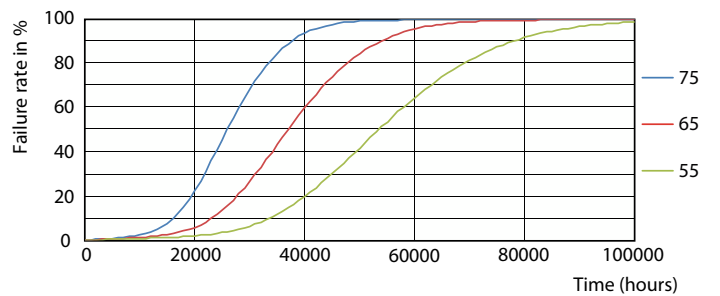

Spectral Power Distribution Colour - CorePro LEDtube 1500mm UO 25.9W 830 T8

Light Distribution Diagram - CorePro LEDtube 1500mm UO 25.9W 830 T8

Levetid

Life Expectancy Diagram

FailureRate

CorePro LEDtube EM/Mains