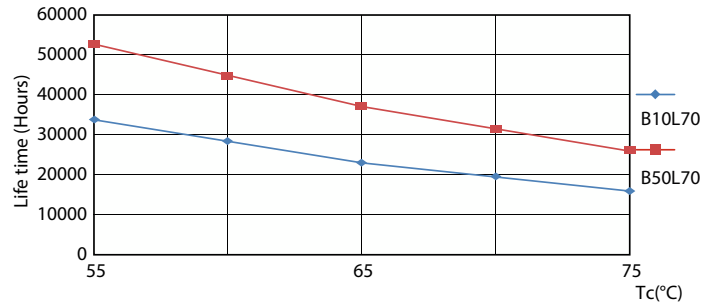

CorePro LEDtube EM/Mains

Levetid

LifetimeVsTc