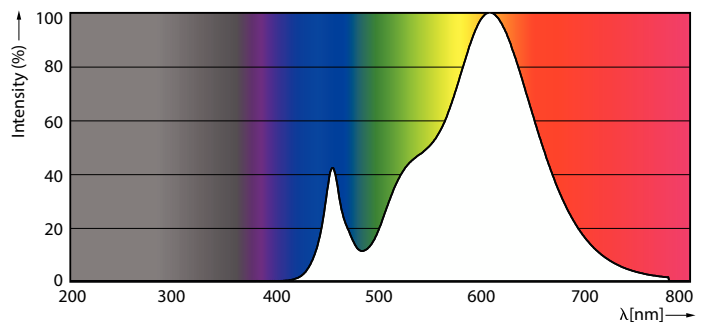

Spectral Power Distribution Colour - CorePro LEDcapsuleLV 2.1-20W G4 827 D