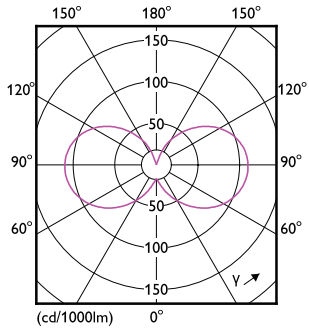

CorePro LEDcapsule MV

Fotometriske data

Light Distribution Diagram - CorePro LEDcapsule 1.9-25W ND G9 827