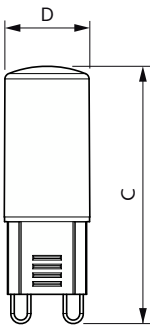

Målskitse

Product	D	C
CorePro LEDcapsule 1.9-25W ND G9 830	14 mm	43 mm

Fotometriske data

General uniform lighting - CorePro LEDcapsule 1.9-25W ND G9 830

Light Distribution Diagram - CorePro LEDcapsule 1.9-25W ND G9 830