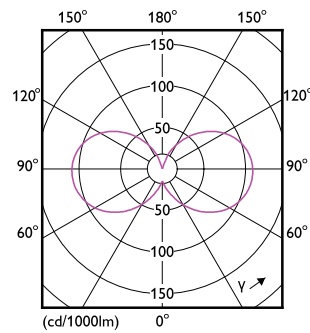

Målskitse

Product	D	C
CorePro LEDcapsule 1.9-25W ND G9 830	14 mm	43 mm

Fotometriske data

General uniform lighting - CorePro LEDcapsule 1.9-25W ND G9 830

Light Distribution Diagram - CorePro LEDcapsule 1.9-25W ND G9 830