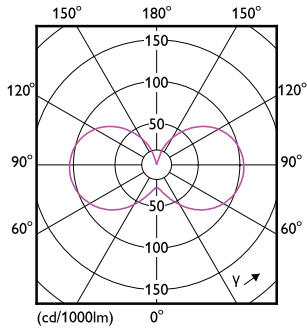

CorePro LEDcapsule MV

Fotometriske data

Light Distribution Diagram - CorePro LEDcapsule 3.7-40W ND G9 827