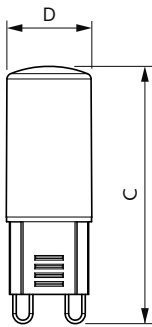

Målskitse

Product	D	C
CorePro LEDcapsule 3.7-40W ND G9 827	16 mm	52 mm

Fotometriske data

General uniform lighting - CorePro LEDcapsule 3.7-40W ND G9 827

Spectral Power Distribution Colour - CorePro LEDcapsule 3.7-40W ND G9 827